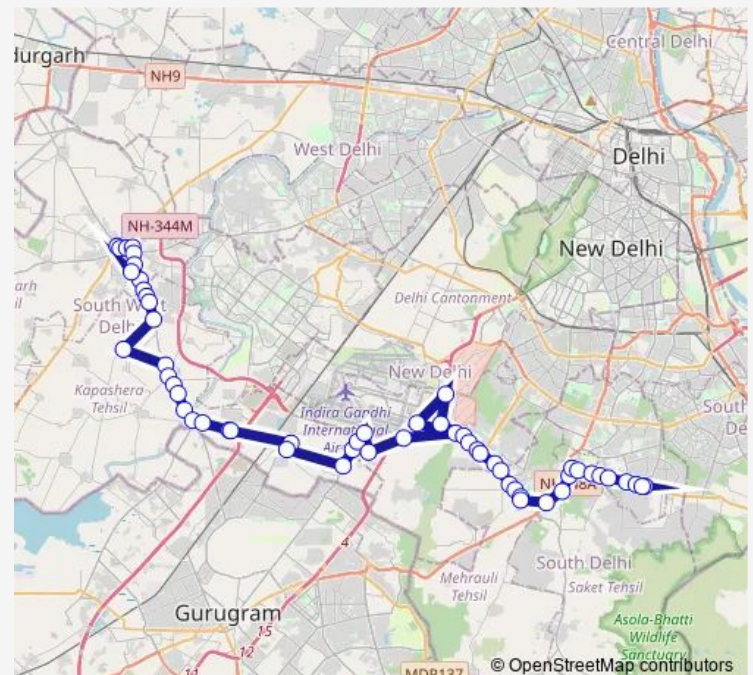

Check Post

Bamnoli Power Station

Bamnoli Crossing

Route schedule

Najafgarh Terminal — Ambedkar Nagar Terminal / Dipsar

Monday 05:00-08:45

Tuesday 05:00-08:45

Wednesday 05:00-08:45

Thursday 05:00-08:45

Friday 05:00-08:45

Saturday 05:00-08:45

Sunday 05:00-08:45

Route info

Direction: Najafgarh Terminal

Stops: 56

Trip Duration: 2 hour 53 min