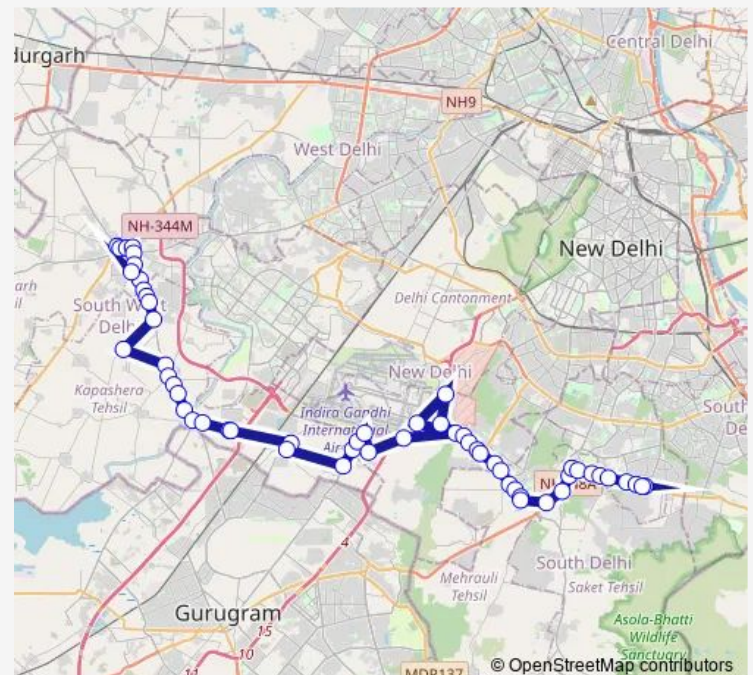

Check Post

Bamnoli Power Station

Bamnoli Crossing

Route schedule

Najafgarh Terminal — Ambedkar Nagar Terminal / Dipsar

Monday 05:00-08:45

Tuesday 05:00-08:45

Wednesday 05:00-08:45

Thursday 05:00-08:45

Friday 05:00-08:45

Saturday 05:00-08:45

Sunday 05:00-08:45

Route info

Direction: Najafgarh Terminal

Stops: 56

Trip Duration: 2 hour 53 min