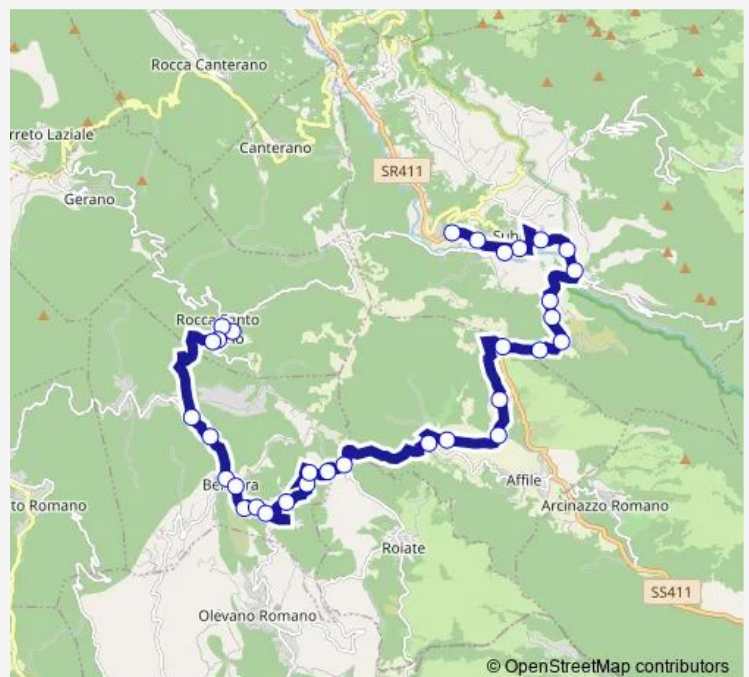

Affile | Contrada Bagnolo # f14323

Subiaco | Via Sublacense Via Maremmana # f14325

Route schedule

Rocca S. Stefano | Via Casale # f12013 — SUBIACO | Via Sublacense (Deposito) # f8925

Monday	—
Tuesday	—
Wednesday	—
Thursday	—
Friday	—
Saturday	07:15
Sunday	—

Route info

Direction: Rocca S. Stefano | Via Casale # f12013

Stops: 32

Trip Duration: 0 hour 45 min

Subiaco | Via Sublacense (Km 19) # f4774

Subiaco | Contrada Cagnano # f4775

Subiaco | Via Sublacense (Km 18) # f4776