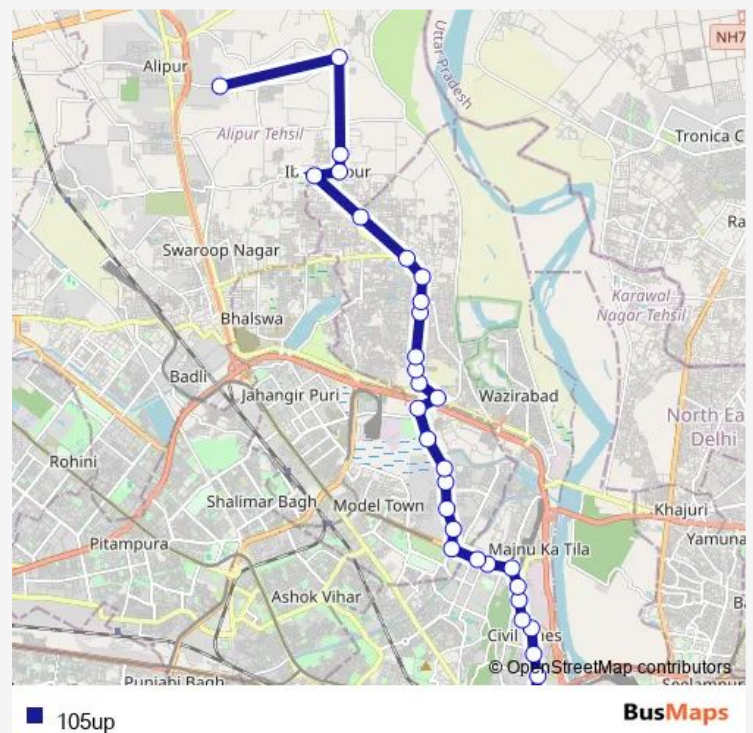

Thursday 06:50-14:39

Friday 06:50-14:39

Saturday 06:50-14:39

Sunday 06:50-14:39

Route info

Direction: Isbt Nityanand Marg

Stops: 31

Trip Duration: 1 hour 22 min