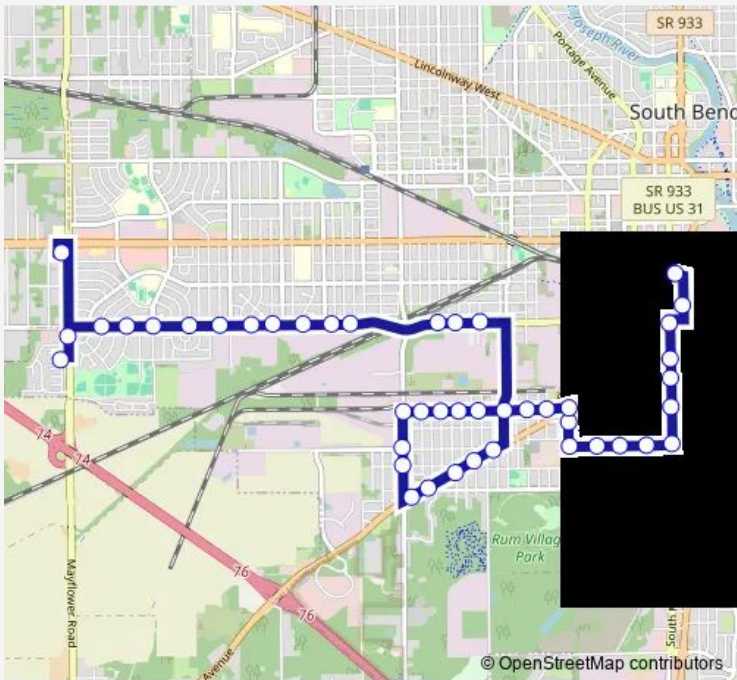

Bus 12/14 Rum Village/Sample

[Go to website](#)

Direction
 South Street Station — Mayflower & Philadelphia Circle
 44 stops
[Open route schedule](#)

- South Street Station
- Michigan St & Tutt St
- Main St & Sample St - St. Joseph County Jail
- Main & Stull - Ivy Tech Community College
- Main St & Broadway - Transpo Administration Office
- Main St & Indiana Ave
- Main & Calvert
- Calvert & Franklin (out)
- Calvert & Taylor
- Calvert & Kendall (out)
- Calvert & Kemble
- Kemble & Dubail
- Kemble Ave & Indiana Ave
- Mcperson & Indiana
- Indiana & Webster
- Indiana & Walnut
- Indiana & Nash
- Jackson & Indiana
- Indiana & Grant
- Carlisle & Indiana
- Olive & Indiana

Route schedule
 South Street Station — Mayflower & Philadelphia Circle

Monday	—
Tuesday	—
Wednesday	—
Thursday	—
Friday	—
Saturday	07:40-17:40
Sunday	—

Route info
 Direction: South Street Station
 Stops: 44
 Trip Duration: 0 hour 33 min

Olive & Calvert

Olive & Delaware

Prairie & Olive

Prairie Ave & W. Ewing Ave

Prairie & Brookfield

Prairie & Dorothy

Prairie & Magnolia

Sample & Kosciuszko (out)

Tuesday —

Wednesday —

Thursday —

Friday —

Saturday 08:13-18:13

Sunday —

Route info

Direction: Mayflower & Philadelphia Circle