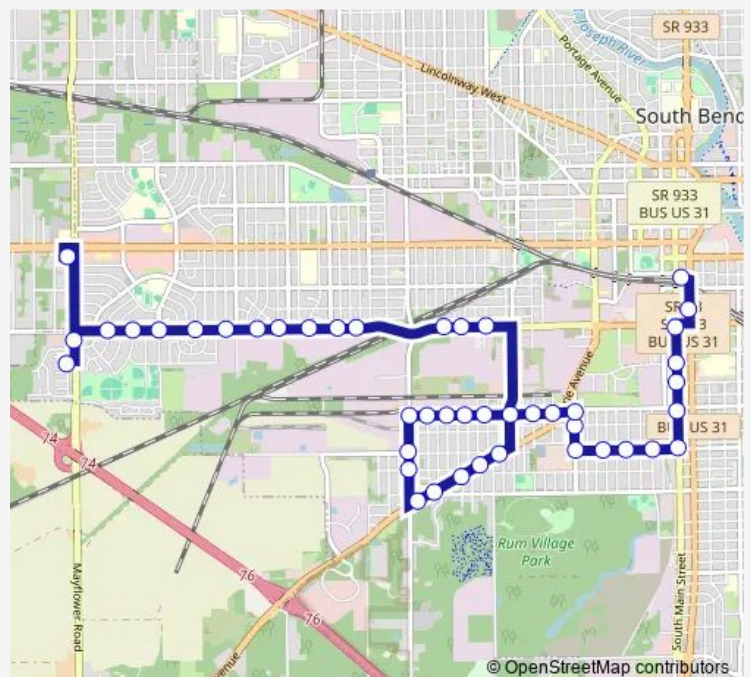

Jackson & Indiana

Indiana & Grant

Carlisle & Indiana

Olive & Indiana

Route schedule

South Street Station — Mayflower & Philadelphia Circle

Monday —

Tuesday —

Wednesday —

Thursday —

Friday —

Saturday 07:40-17:40

Sunday —

Route info

Direction: South Street Station

Stops: 44

Trip Duration: 0 hour 33 min

12/14 — Rum Village/Sample

Olive & Calvert

Olive & Delaware

Prairie & Olive

Prairie Ave & W. Ewing Ave

Prairie & Brookfield

Prairie & Dorothy

Route schedule

Mayflower & Philadelphia Circle — South Street Station

Monday —

Tuesday —

Wednesday —

Thursday —

Friday —

Saturday 08:13-18:13