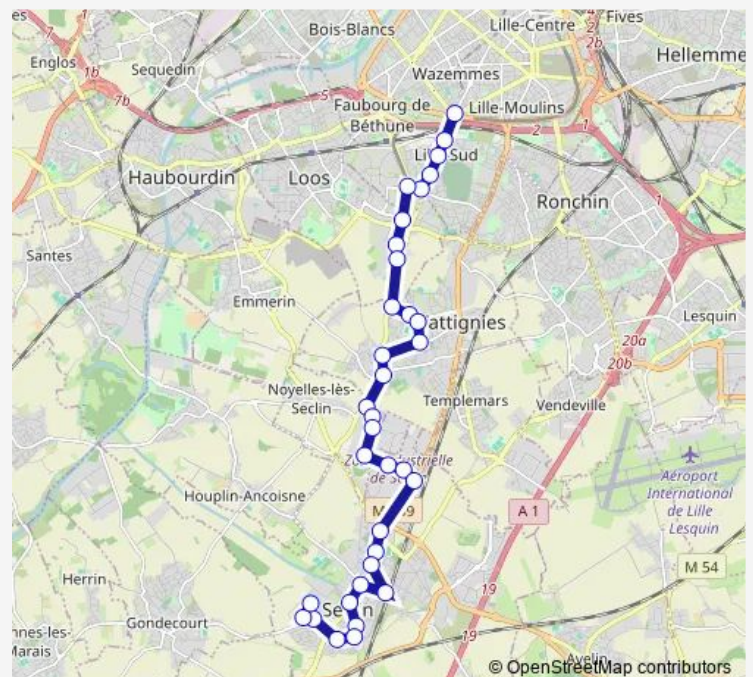

Cimetiere

Route schedule

Centre Hospitalier — Porte Des Postes

Monday 05:23-22:10

Tuesday 05:23-22:10

Wednesday 05:23-22:10

Thursday 05:23-22:10

Friday 05:23-22:10

Saturday 05:27-22:03

Sunday 08:12-21:35

Route info

Direction: Centre Hospitalier

Stops: 33

Trip Duration: 0 hour 37 min

Guillain

Bleriot

Simons

Porte Des Postes

Direction

Porte Des Postes — Centre Hospitalier

34 stops

[Open route schedule](#)

Porte Des Postes

Simons

Route info

Direction: Porte Des Postes

Stops: 34

Trip Duration: 0 hour 30 min

Gare

Fenelon

Hotel De Ville

Jude Blanckaert