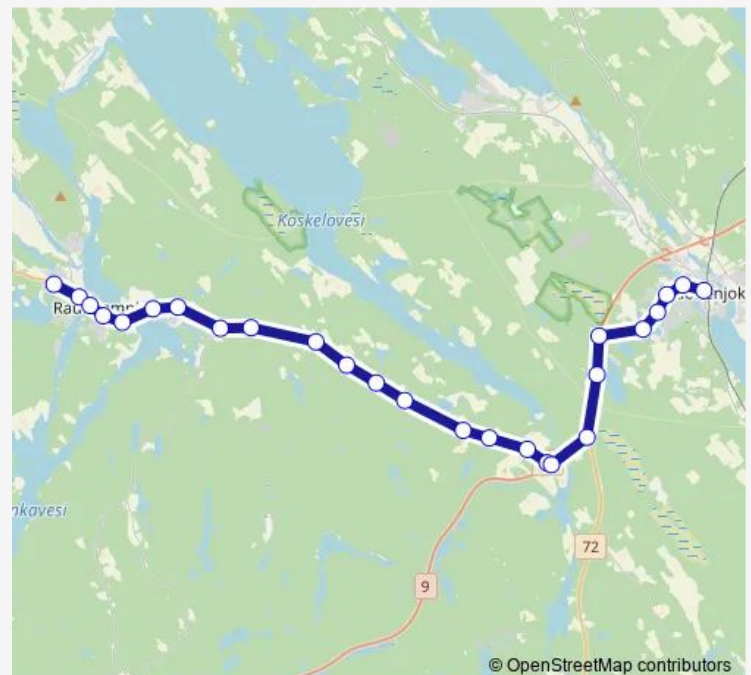

Thursday 15:45

Friday 15:45

Saturday —

Sunday —

Route info

Direction: Rautalampi Neste

Stops: 26

Trip Duration: 0 hour 20 min