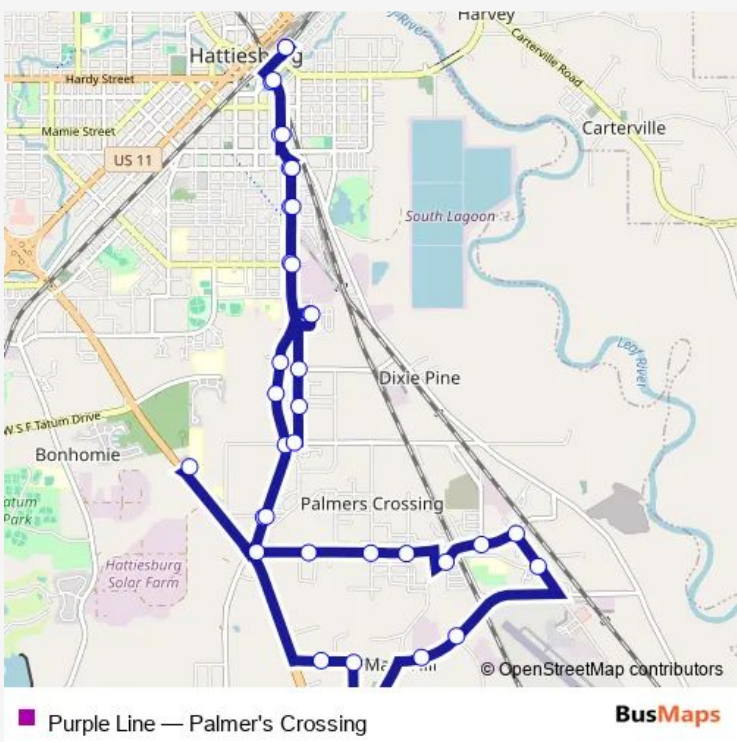

Bus Purple Line Palmer's Crossing

[Go to website](#)

Direction
 Train Depot — Train Depot
 36 stops
[Open route schedule](#)

- Train Depot
- Main St and Buschman St
- Bay St and Rebecca Av
- Edwards St and Katie St
- Edwards St and Duke St
- Edwards St and Tuscan Av
- Lilac St and Hattiesburg St
- Edwards St and Dixie Pine Rd
- Edwards St and Fellowship Center
- Edwards St and Barkley Rd
- Edwards St and Central School Rd
- Old Airport Rd and Edwards St
- Old Airport Rd at Family Health Center
- Old Airport Rd and Chancellor Rd
- Old Airport Rd and Hattiesburg Ave
- Sullivan St at Palmer's Crossing Apartments
- Tatum Rd and Hood Rd
- Tatum Rd and Steps Ave
- Travillion Rd and Steps Ave
- Tatum Industrial Dr at Georgia Pacific
- Tatum Industrial Dr at Kohler

Route schedule
 Train Depot — Train Depot

Monday	06:30-17:20
Tuesday	06:30-17:20
Wednesday	06:30-17:20
Thursday	06:30-17:20
Friday	06:30-17:20
Saturday	—
Sunday	—

Route info
 Direction: Train Depot
 Stops: 36
 Trip Duration: 0 hour 50 min

Woodall Tech Center

S Hill Dr and Tatum Industrial Dr

JM Tatum Industrial Dr at Dmv

Prcc

Edwards St and Central School Rd

Edwards St and Barkley Rd

Mccall St and Collins Rd

Mccall St and Dixie Pine Rd

Lilac St and Hattiesburg St

Tuscan St and Edwards St

Edwards St and Duke Av

Edwards St and Katie St

Bay St and Rebecca Av

Main St and Buschman St

Train Depot

Purple Line Bus time schedules and route maps are available in an offline PDF at busmaps.com. Use the busmaps.com website to see live bus times, train schedule or subway schedule, and step-by-step directions for all public transit in Hattiesburg