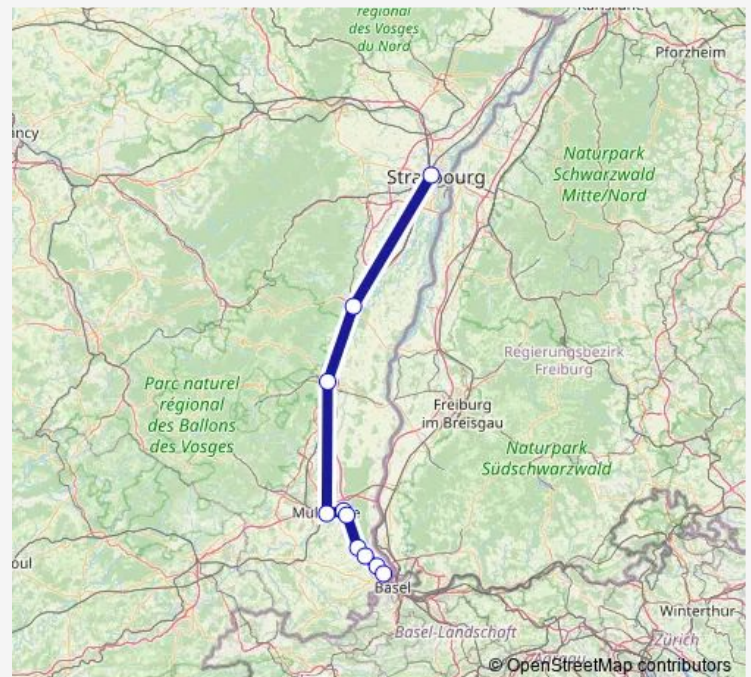

Bollwiller

Rouffach

Colmar

Sélestat

Benfeld

Erstein

Strasbourg

Route schedule

Saint-Louis (Haut-Rhin) — Strasbourg

Monday 05:45

Tuesday 05:45

Wednesday 05:45

Thursday 05:45

Friday —

Saturday —

Sunday —

Route info

Direction: Saint-Louis (Haut-Rhin)

Stops: 9

Trip Duration: 1 hour 24 min

■ K200

Direction

Strasbourg — Saint-Louis (Haut-Rhin)

6 stops

Stops: 10

Trip Duration: 1 hour 29 min

Direction

Strasbourg — Saint-Louis (Haut-Rhin)

10 stops

[Open route schedule](#)

Strasbourg

Sélestat