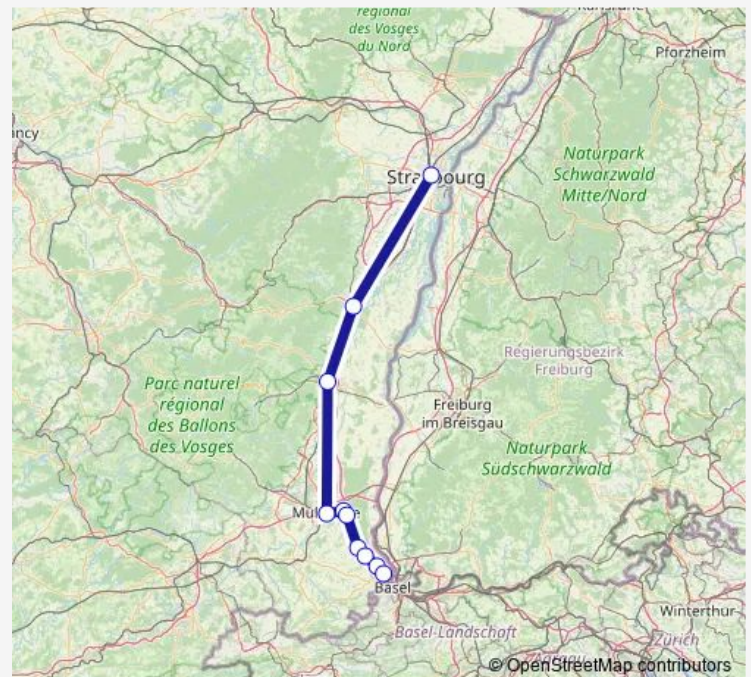

Bollwiller

Rouffach

Colmar

Sélestat

Benfeld

Erstein

Strasbourg

Route schedule

Saint-Louis (Haut-Rhin) — Strasbourg

Monday 05:45

Tuesday 05:45

Wednesday 05:45

Thursday 05:45

Friday —

Saturday —

Sunday —

Route info

Direction: Saint-Louis (Haut-Rhin)

Stops: 9

Trip Duration: 1 hour 24 min

K200

Direction

Strasbourg — Saint-Louis (Haut-Rhin)

6 stops

Stops: 10

Trip Duration: 1 hour 29 min

Direction

Strasbourg — Saint-Louis (Haut-Rhin)

10 stops

[Open route schedule](#)

Strasbourg

Sélestat