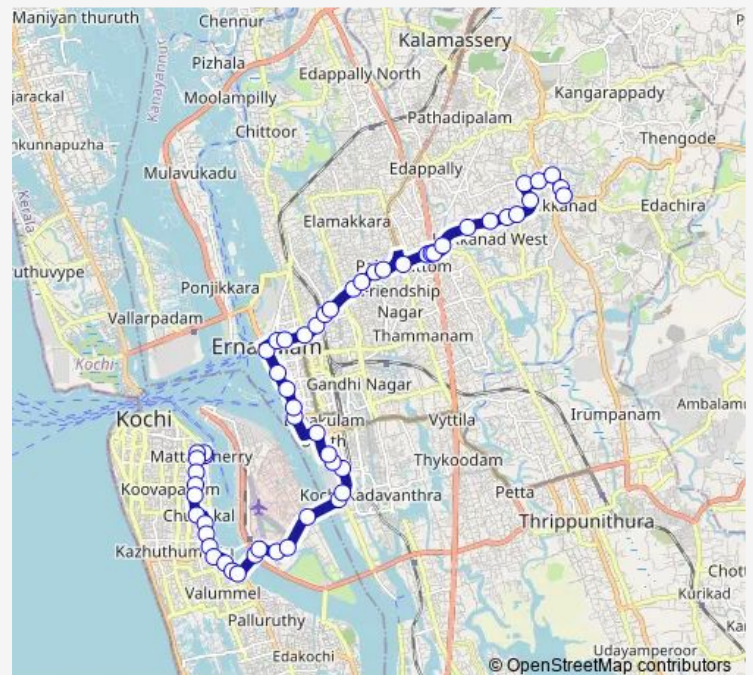

Thursday 06:00

Friday 06:00

Saturday 06:00

Sunday 06:00

Route info

Direction: Mattancherry

Stops: 56

Trip Duration: 1 hour 5 min

■ Kakkanad ↔ Mattancherry

Thevara

Atlantis

Cochin Shipyard Main Gate

Ravipuram

Pallimukk

Gandhi Square

Subash Park