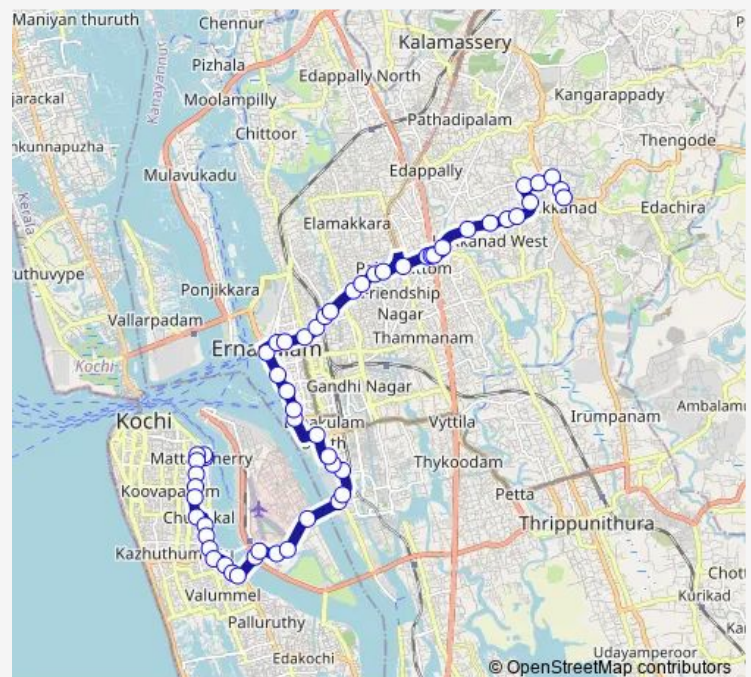

Thursday 06:00

Friday 06:00

Saturday 06:00

Sunday 06:00

Route info

Direction: Mattancherry

Stops: 56

Trip Duration: 1 hour 5 min

■ Kakkanad ↔ Mattancherry

Thevara

Atlantis

Cochin Shipyard Main Gate

Ravipuram

Pallimukk

Gandhi Square

Subash Park