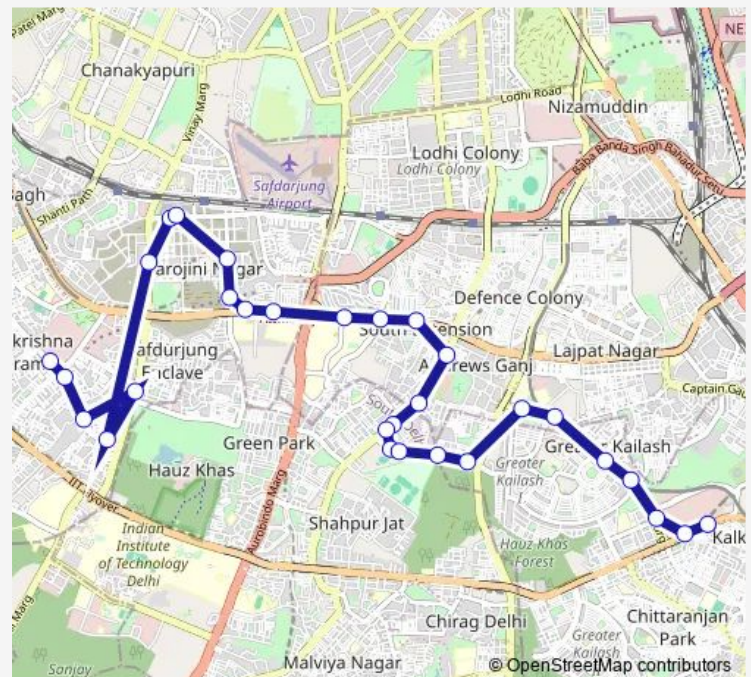

Neeti Bagh

K.N. College

Gargi College

Route schedule

R K Puram Sec-1 — Nehru Place Terminal

Monday 05:40-20:05

Tuesday 05:40-20:05

Wednesday 05:40-20:05

Thursday 05:40-20:05

Friday 05:40-20:05

Saturday 05:40-20:05

Sunday 05:40-20:05

Route info

Direction: R K Puram Sec-1

Stops: 30

Trip Duration: 0 hour 57 min

■ 544aup

BusMaps

Sadiq Nagar

Siri Fort Road

Central School

Lady Shri Ram College

Kailash Colony

Sant Nagar