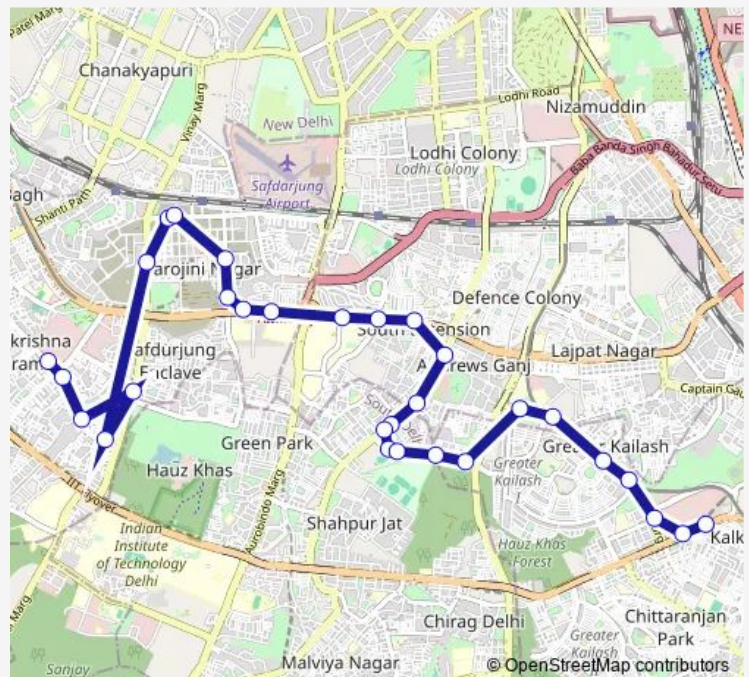

Thursday 05:40-20:05

Friday 05:40-20:05

Saturday 05:40-20:05

Sunday 05:40-20:05

Route info

Direction: R K Puram Sec-1

Stops: 30

Trip Duration: 0 hour 57 min

■ 544aup

BusMaps

Sadiq Nagar

Siri Fort Road

Central School

Lady Shri Ram College

Kailash Colony

Sant Nagar