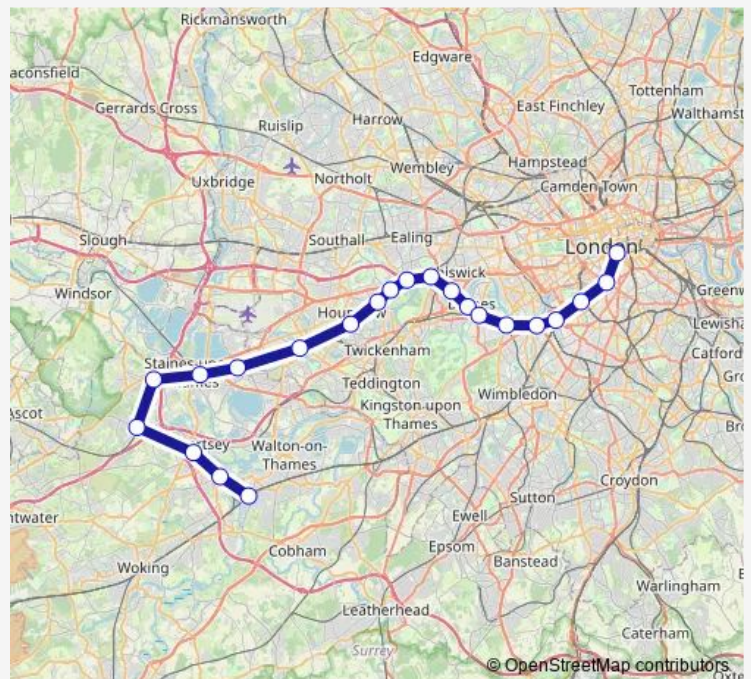

### Direction

Weybridge — London Waterloo

21 stops

[Open route schedule](#)

- Weybridge
- Addlestone
- Chertsey
- Virginia Water
- Egham
- Staines
- Ashford (Surrey)
- Feltham
- Whitton
- Twickenham
- St Margarets (London)
- Richmond (London)
- North Sheen
- Mortlake
- Barnes
- Putney
- Wandsworth Town
- Clapham Junction
- Queenstown Road (Battersea)
- Vauxhall
- London Waterloo

### Route schedule

Weybridge — London Waterloo

Monday	06:32-23:33
Tuesday	—
Wednesday	—
Thursday	—
Friday	—
Saturday	06:33-23:33
Sunday	07:00

### Route info

Direction: Weybridge

Stops: 21

Trip Duration: 1 hour 29 min

■ Sw:Wyb->Wat — SW train service from WYB to Wat

**Direction**

Weybridge — London Waterloo

22 stops

[Open route schedule](#)

Weybridge

Addlestone

Chertsey

Virginia Water

Egham

Staines

Ashford (Surrey)