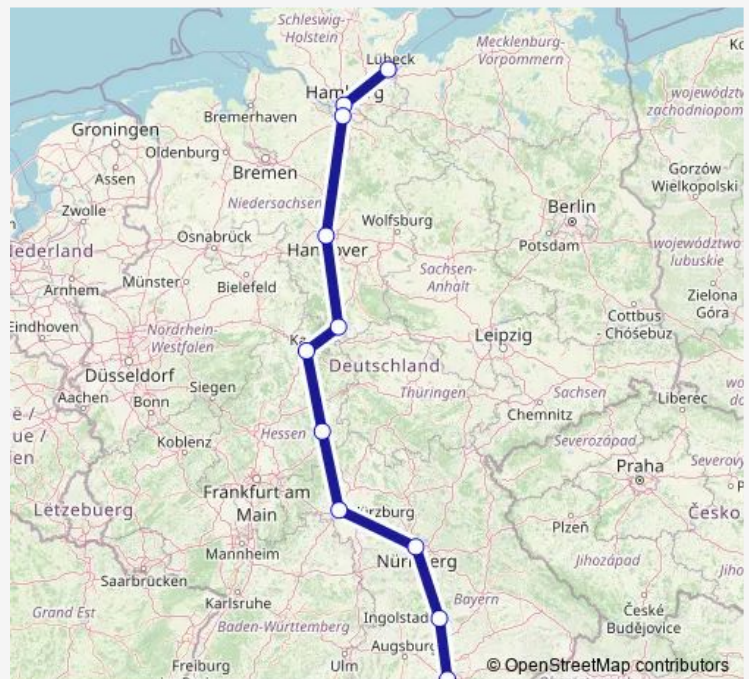

Rail ICE 585

[Go to website](#)

Direction

Lübeck Hbf — München Hbf

11 stops

[Open route schedule](#)

Lübeck Hbf

Hamburg Hbf

Hamburg-Harburg

Hannover Hbf

Göttingen

Kassel-Wilhelmshöhe

Fulda

Würzburg Hbf

Nürnberg Hbf

Ingolstadt Hbf

Saturday 08:16-09:01

Sunday —

Route info

Direction: Lübeck Hbf

Stops: 11

Trip Duration: 6 hour 25 min

ICE 585

BusMaps

ICE 585 Rail time schedules and route maps are available in an offline PDF at busmaps.com. Use the busmaps.com website to see live bus times, train schedule or subway schedule, and step-by-step directions for all public transit in Hamburg