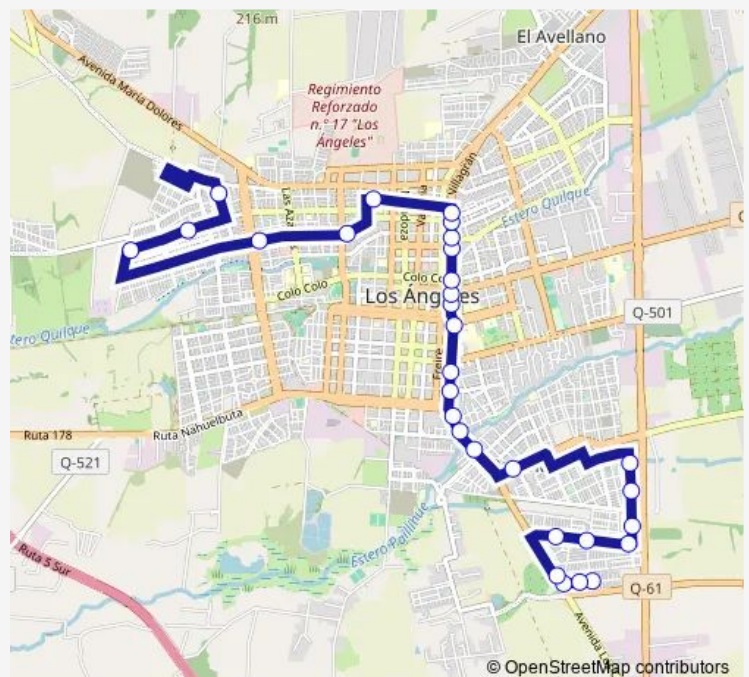

Lauquen / 2 Poniente

Lauquen / La Cumbre

Lauquen / Oriente

Oriente / Ferrocarril

Oriente / Los Atavalos

Oriente / Lima

Francisco Encina / Santiago Barrera

Los Carrera / Edmundo Arellano

Villagran / Tucapel

Route schedule

Nueva Esperanza — Laguna del Laja / Lago Budi

Monday 07:15-20:00

Tuesday 07:15-20:00

Wednesday 07:15-20:00

Thursday 07:15-20:00

Friday 07:15-20:00

Saturday 07:15-20:00

Sunday 07:15-20:00

Route info

Direction: Nueva Esperanza

Stops: 30

Trip Duration: 0 hour 38 min

Villagran / Lientur

Villagran / Galvarino

Villagran / Janequeo

Janequeo / Reidor Jose Montoya

Galvarino / Bombero Estoeber

Galvarino / Isla Nueva

Bombero Fco. Rioseco / Nahuelbuta

Bombero Fco. Rioseco / Talar

Laguna del Laja / Lago Budi

10V_R Bus time schedules and route maps are available in an offline PDF at busmaps.com. Use the busmaps.com website to see live bus times, train schedule or subway schedule, and step-by-step directions for all public transit in Los Angeles