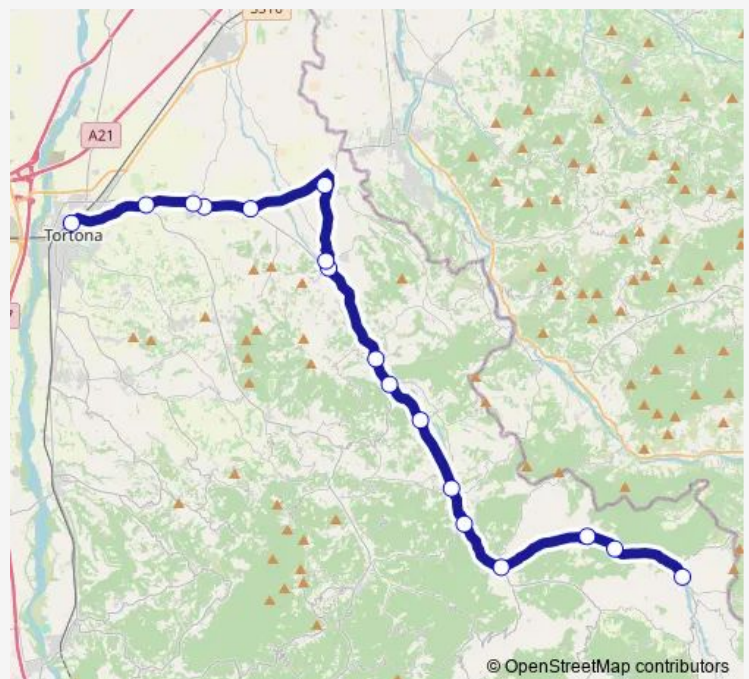

Monday	06:51-17:21
Tuesday	06:51-17:21
Wednesday	06:51-17:21
Thursday	06:51-17:21
Friday	06:51-17:21
Saturday	06:51-08:20
Sunday	—

Route info

Direction:

Stops: 0

Trip Duration: — min

Direction

Fabbrica Curone — Fabbrica Curone - Localita' Morigliassi

Trip Duration: 0 hour 12 min

Direction

Alessandria - Stazione Ferroviaria — Tortona - Autostazione

14 stops

[Open route schedule](#)

Alessandria - Stazione Ferroviaria

Alessandria - Piazza Garibaldi

Alessandria - Ponte Bormida

Wednesday 07:22-19:15

Thursday 07:22-19:15

Friday 07:22-19:15

Saturday 08:17-13:15

Sunday —

Route info

Direction: Tortona - Autostazione

Stops: 16

Direction: Fabbrica Curone - Localita' Morigliassi

Stops: 2

Trip Duration: 0 hour 12 min

Direction

Fabbrica Curone — Tortona - Autostazione

17 stops

[Open route schedule](#)

Fabbrica Curone