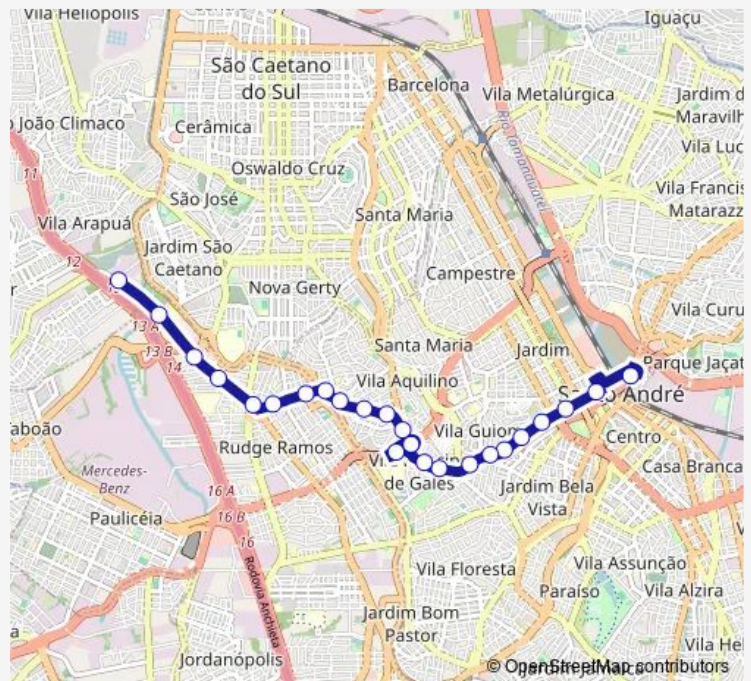

Fundacao Santo Andre

Route schedule

Rua Tocantinia 345 — Terminal Metropolitano Santo Andre Leste

Monday	04:45-23:30
Tuesday	04:45-23:30
Wednesday	04:45-23:30
Thursday	04:45-23:30
Friday	04:45-23:30
Saturday	04:55-23:20
Sunday	04:50-23:35

Route info

Direction: Rua Tocantinia 345

Stops: 22

Trip Duration: 0 hour 40 min

069 — Santo Andre (Terminal Metropolitano Santo Andre Leste) - SAO Paulo (Fabrica Trol)

Av. Principe de Gales 355 - Vila Principe de Gales Santo Andre - SP 09060-540 Brasil

Direction

Terminal Metropolitano Santo Andre Leste — Rua Tocantina 345

24 stops

[Open route schedule](#)

Terminal Metropolitano Santo Andre Leste

R. Catequese 126 - Vila Guiomar Santo Andre - SP
09090-401 Brasil

Thursday 00:05-23:30

Friday 00:05-23:30

Saturday 04:25-23:40

Sunday 04:25-23:15

Route info

Direction: Terminal Metropolitano Santo Andre Leste

Stops: 24

Trip Duration: 0 hour 35 min