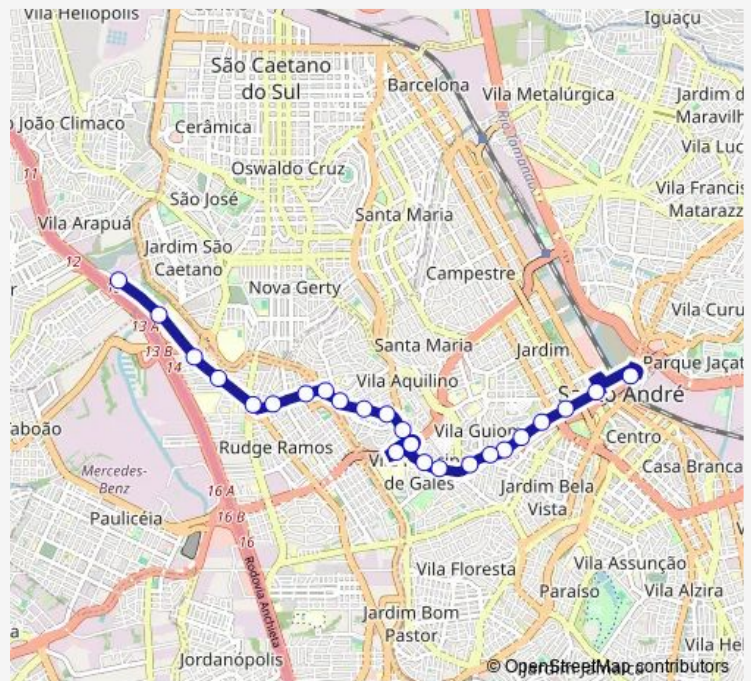

Fundacao Santo Andre

Route schedule

Rua Tocantinia 345 — Terminal Metropolitano Santo Andre Leste

Monday	04:45-23:30
Tuesday	04:45-23:30
Wednesday	04:45-23:30
Thursday	04:45-23:30
Friday	04:45-23:30
Saturday	04:55-23:20
Sunday	04:50-23:35

Route info

Direction: Rua Tocantinia 345

Stops: 22

Trip Duration: -23 hour -20 min

069 — Santo Andre (Terminal Metropolitano Santo Andre Leste) - SAO Paulo (Fabrica Trol) **BusMaps**

Av. Principe de Gales 355 - Vila Principe de Gales Santo Andre - SP 09060-540 Brasil

Direction

Terminal Metropolitano Santo Andre Leste — Rua Tocantina 345

24 stops

[Open route schedule](#)

Terminal Metropolitano Santo Andre Leste

R. Catequese 126 - Vila Guiomar Santo Andre - SP
09090-401 Brasil

Thursday 00:05-23:30

Friday 00:05-23:30

Saturday 04:25-23:40

Sunday 04:25-23:15

Route info

Direction: Terminal Metropolitano Santo Andre Leste

Stops: 24

Trip Duration: 0 hour 35 min