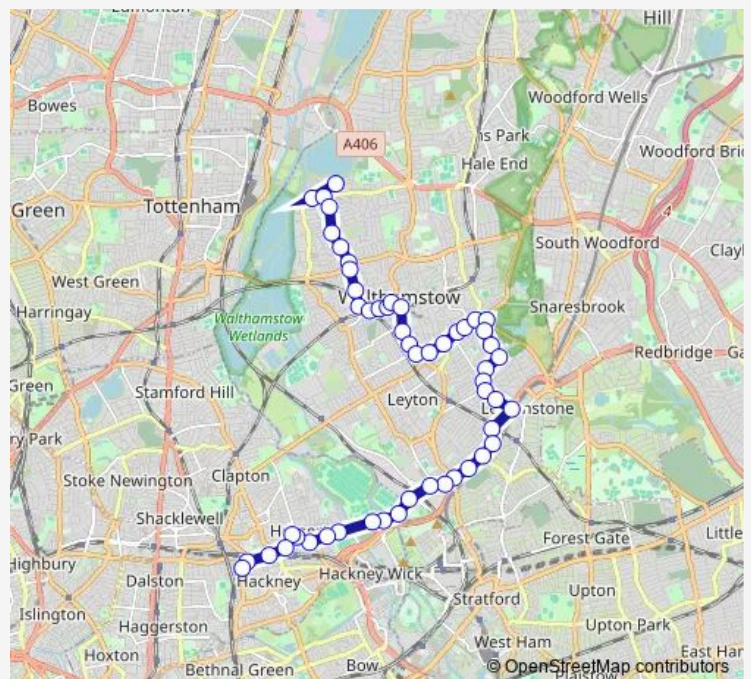

Grove Road Walthamstow

Bakers Avenue

Lea Bridge Road / Bakers Arms

Leyton Green Road

Shernhall Street

Route schedule

William Morris School — Hackney Town Hall

Monday 00:05-23:50

Tuesday 00:05-23:50

Wednesday 00:05-23:50

Thursday 00:05-23:50

Friday 00:05-23:50

Saturday 00:05-23:50

Sunday 00:05-23:50

Route info

Direction: William Morris School

Stops: 52

Trip Duration: 1 hour 13 min

W15 — Higham Hill, Cogan Avenue - Walthamstow - Whipps Cross Hospital - Leytonstone - Hackney, Town...

Peterborough Rd /Lea Bridge Rd

Whipps Cross / Wood Street

Whipps Cross Bus Stand

Sunday 00:00-23:45

Route info

Direction: Morning Lane /Trelawney Estate

Stops: 46

Trip Duration: 1 hour 10 min

Whipps Cross Hospital / Main Entrance

Whipps Cross Bus Stand

Peterborough Rd /Lea Bridge Rd