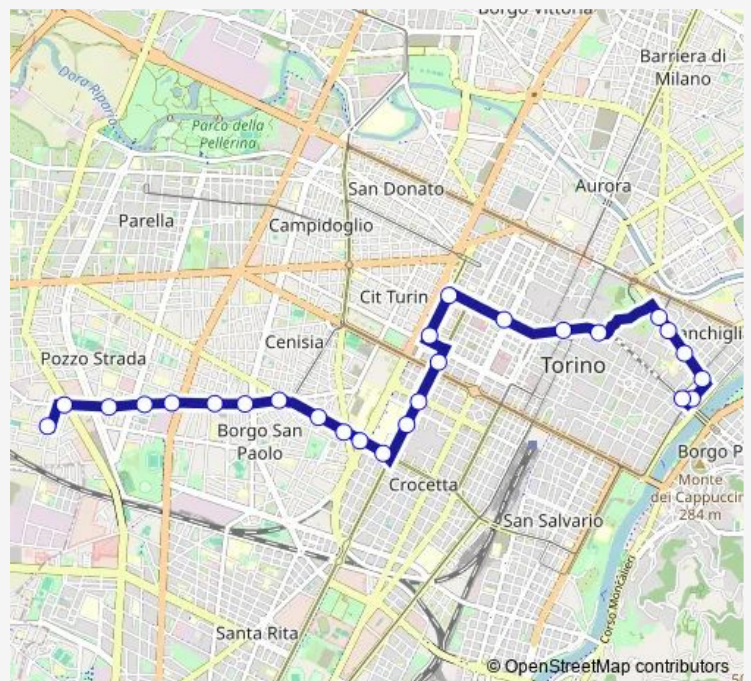

Wednesday —

Thursday —

Friday 24:30-02:30⁺¹

Saturday 03:30-02:30⁺¹

Sunday 03:30-04:30

Route info

Direction: Fermata 531 - Brissogne Cap

Stops: 26

Trip Duration: 0 hour 22 min

W15 — notturna, piazza Vittorio Veneto - via Brissogne

Fermata 5067 - Mole Antonelliana

Fermata 5069 - Palazzo Nuovo

Fermata 5044 - Verdi

Fermata 604 - Vittorio Veneto

Fermata 479 - Vittorio Veneto

Wednesday —

Thursday —

Friday 25:00-02:00⁺¹

Saturday 04:00-02:00⁺¹

Sunday 04:00-05:00

Route info

Direction: Fermata 479 - Vittorio Veneto

Stops: 25