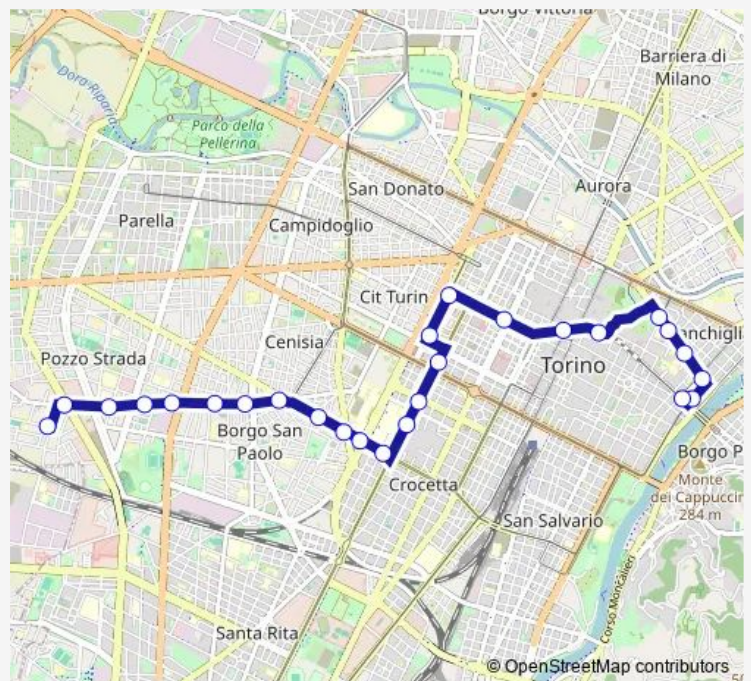

Fermata 5065 - Rossini

### Route schedule

Fermata 531 - Brissogne Cap — Fermata 479 - Vittorio Veneto

Monday 03:30-04:30

Tuesday 03:30-04:30

Wednesday —

Thursday —

Friday 24:30-02:30<sup>+1</sup>

Saturday 03:30-02:30<sup>+1</sup>

### Route info

Direction: Fermata 531 - Brissogne Cap

Stops: 26

Trip Duration: 0 hour 22 min

W15 — notturna, piazza Vittorio Veneto - via Brissogne

Fermata 5067 - Mole Antonelliana

Fermata 5069 - Palazzo Nuovo

## Route info

Direction: Fermata 479 - Vittorio Veneto

Stops: 25

Trip Duration: 0 hour 22 min

W15 Bus time schedules and route maps are available in an offline PDF at [busmaps.com](https://busmaps.com). Use the [busmaps.com](https://busmaps.com) website to see live bus times, train schedule or subway schedule, and step-by-step directions for all public transit in Turin