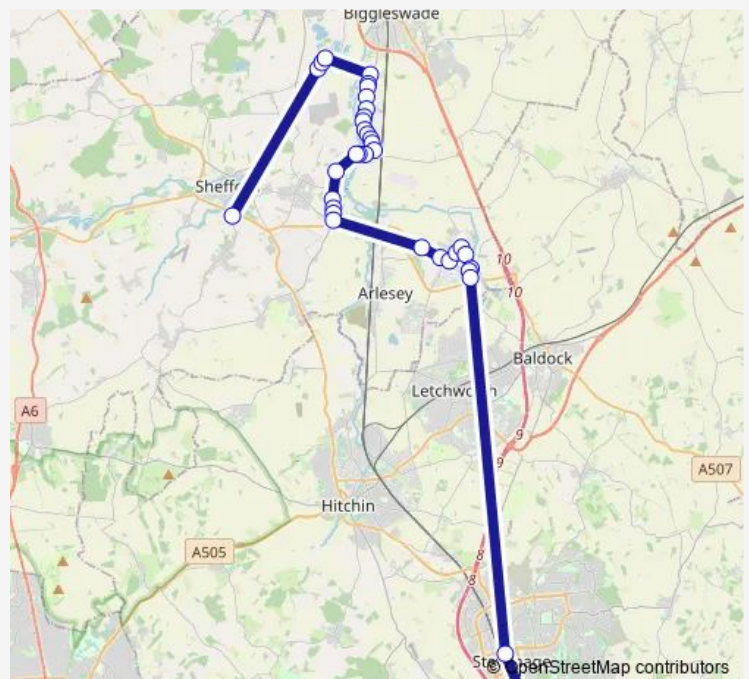

Thursday —

Friday —

Saturday —

Sunday —

Route info

Direction: Polehanger Farm

Stops: 35

Trip Duration: 1 hour 5 min

■ W15 — Meppershall - Langford - Stotfold - Stevenage

War Memorial

Park Lane

The Crown - North

Etonbury Academy

Larksfield Surgery

Meadow Way

Jasmine Court

Wednesday 12:00

Thursday —

Friday —

Saturday —

Sunday —

Route info

Direction: Roaring Meg Retail Park

Stops: 34