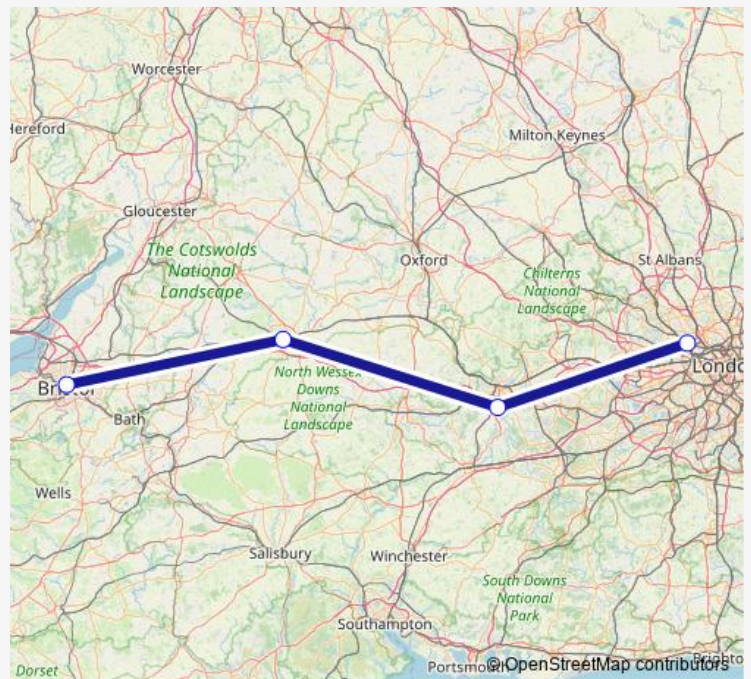

Thursday 23:00-23:15

Friday 22:45-23:15

Saturday 18:00-23:15

Sunday 23:15

Route info

Direction: Wembley Stadium Pink Coach Parking South Way

Stops: 4

Trip Duration: 3 hour 0 min

■ W15 — Bristol - Tokyngton,london

Direction

Bus Station — Wembley Stadium Pink Coach Parking South Way

4 stops

[Open route schedule](#)

Bus Station

Bus Station

Mereoak Lane - Park & Ride