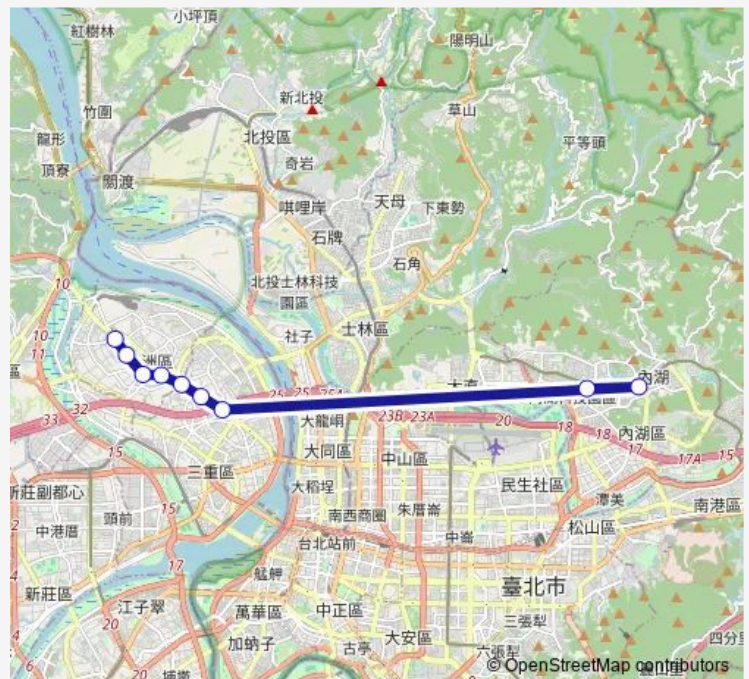

### Direction

蘆洲總站 — 港墘派出所

9 stops

[Open route schedule](#)

蘆洲總站

中原公寓

蘆洲監理站

溪墘

### Route schedule

蘆洲總站 — 港墘派出所

Monday 06:25

Tuesday 06:25

Wednesday 06:25

Thursday 06:25

Friday 06:25

Saturday —

### Route info

Direction: 蘆洲總站

Stops: 9

Trip Duration: 17 hour 35 min

■ 蘆洲-內湖 — 蘆洲總站-港墘派出所

蘆洲-內湖 Bus time schedules and route maps are available in an offline PDF at [busmaps.com](https://busmaps.com). Use the [busmaps.com](https://busmaps.com) website to see live bus times, train schedule or subway schedule, and step-by-step directions for all public transit in Taipei