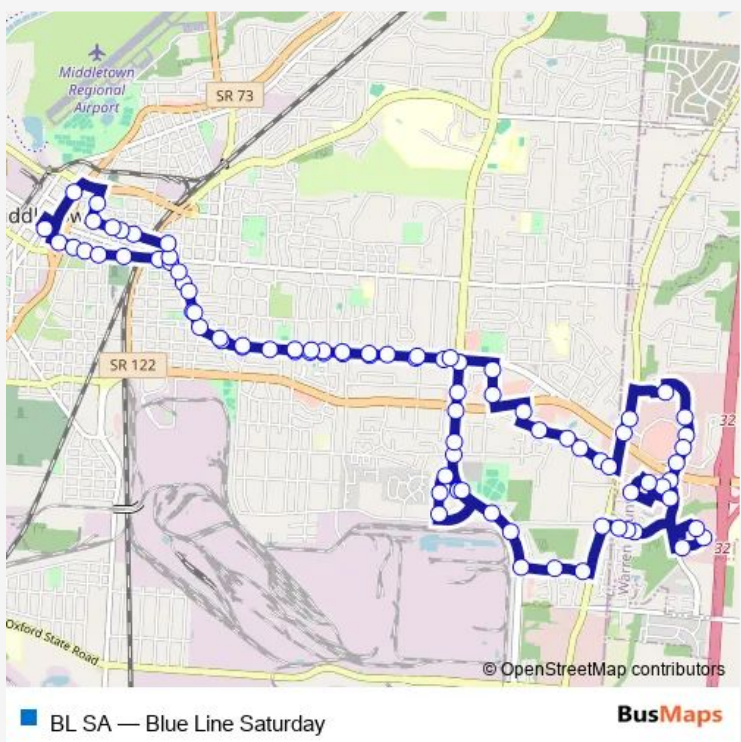

## Bus BL SA Blue Line Saturday

[Go to website](#)

**Direction**  
 MTS Transit Station — Verity Pkwy at Post Office  
 84 stops  
[Open route schedule](#)

- MTS Transit Station
- First Ave at Clinton St Sb
- First Ave at Curtis St Sb
- First Ave at Baltimore
- First Ave at Garfield St
- First Ave at Grimes St
- First Ave at Moore St
- Central Ave at Sutphin St
- Sutphin St at Arlington Ave
- Sutphin St at Sherman Ave Eb
- Grand Ave at Stanley Ave
- Grand Ave at Highland Ave (Eastbound)
- Grand Ave at Florence St
- Grand Ave at Orchard St (Eastbound)
- Grand Ave at Euclid St (Eastbound)
- Grand Ave at Kensington (Eastbound)
- Grand Ave at Jackson Ln
- Grand Ave at Highview St (Eastbound)
- Grand Ave at Eaton Ave (Eastbound)
- Grand Ave at Walgreens Pharmacy
- Elliot Ave at Marie Dr

Route schedule  
 MTS Transit Station — Verity Pkwy at Post Office

Monday	—
Tuesday	—
Wednesday	—
Thursday	—
Friday	—
Saturday	08:30-15:30
Sunday	—

Route info  
 Direction: MTS Transit Station  
 Stops: 84  
 Trip Duration: 0 hour 57 min

Elliot Ave at Palm Beach Tan

Marshal Rd at Auto Zone

Old Roosevelt Rd (Midway)

Old Roosevelt Rd-Across From Woodridge Apts

Old Roosevelt Rd at Wellington Rd

Old Roosevelt Rd at Theatre Entrance

Roosevelt Blvd at Cinn-Day Rd

Aaron Dr at Food Mart

Aaron Dr Across from Mayfield Village Apts

Aaron Dr at Breiel Blvd

Breiel at Hawthorn Apts

Breiel Blvd at School Yard

Breiel Blvd at Bonita Dr

Breiel at Patrick Square

Breiel Blvd at Roosevelt Blvd