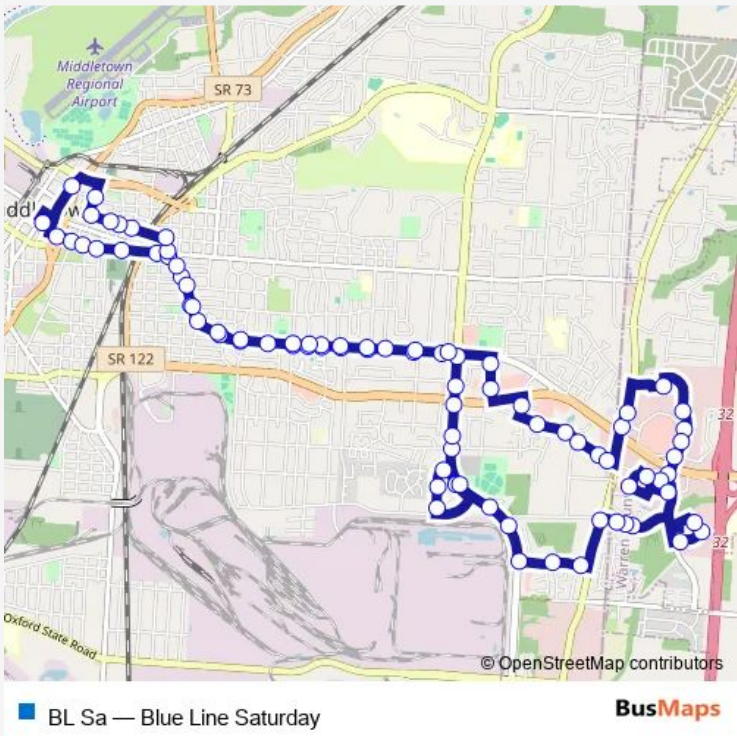

## Bus BL Sa Blue Line Saturday

[Go to website](#)

**Direction**  
 MTS Transit Station — Verity Pkwy at Post Office  
 84 stops  
[Open route schedule](#)

- MTS Transit Station
- First Ave at Clinton St Sb
- First Ave at Curtis St Sb
- First Ave at Baltimore
- First Ave at Garfield St
- First Ave at Grimes St
- First Ave at Moore St
- Central Ave at Sutphin St
- Sutphin St at Arlington Ave
- Sutphin St at Sherman Ave Eb
- Grand Ave at Stanley Ave
- Grand Ave at Highland Ave (Eastbound)
- Grand Ave at Florence St
- Grand Ave at Orchard St (Eastbound)
- Grand Ave at Euclid St (Eastbound)
- Grand Ave at Kensington (Eastbound)
- Grand Ave at Jackson Ln
- Grand Ave at Highview St (Eastbound)
- Grand Ave at Eaton Ave (Eastbound)
- Grand Ave at Walgreens Pharmacy
- Elliot Ave at Marie Dr

Route schedule  
 MTS Transit Station — Verity Pkwy at Post Office

Monday	—
Tuesday	—
Wednesday	—
Thursday	—
Friday	—
Saturday	08:30-15:30
Sunday	—

Route info  
 Direction: MTS Transit Station  
 Stops: 84  
 Trip Duration: 0 hour 57 min

Elliot Ave at Palm Beach Tan

Marshal Rd at Auto Zone

Old Roosevelt Rd (Midway)

Old Roosevelt Rd-Across From Woodridge Apts

Old Roosevelt Rd at Wellington Rd

Old Roosevelt Rd at Theatre Entrance

Roosevelt Blvd at Cinn-Day Rd

Aaron Dr at Food Mart

Aaron Dr Across from Mayfield Village Apts

Aaron Dr at Breiel Blvd

Breiel at Hawthorn Apts

Breiel Blvd at School Yard

Breiel Blvd at Bonita Dr

Breiel at Patrick Square

Breiel Blvd at Roosevelt Blvd