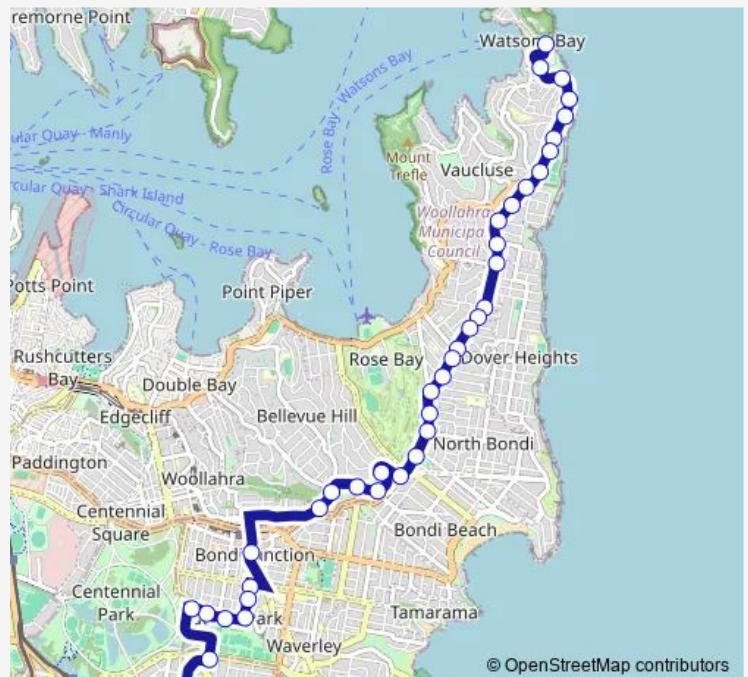

School Bus 683e Emanuel School Randwick to Watsons Bay

[Go to website](#)

Direction

Military Rd Opp Robertson Park — Stanley St At Avoca St

38 stops

[Open route schedule](#)

- Military Rd Opp Robertson Park
- Old South Head Rd Opp Salisbury St
- Gap Park, Old South Head Rd
- Signal Hill Reserve, Old South Head Rd
- Old South Head Rd Opp Cambridge Av
- Old South Head Rd Opp Georges Rd
- Macquarie Lighthouse, Old South Head Rd
- Christison Park, Old South Head Rd
- South Head Cemetery, Old South Head Rd
- Old South Head Rd At Burge St
- Old South Head Rd Opp Billong Av
- Old South Head Rd At Military Rd
- Old South Head Rd Opp Towns Rd
- Old South Head Rd Opp Fernleigh Av
- Old South Head Rd After Princess St
- Old South Head Rd At Roberts St
- Old South Head Rd At Dover Rd
- Old South Head Rd At Beaumont St
- Old South Head Rd At Onslow St
- Old South Head Rd At The Avenue
- Old South Head Rd After Owen St

Route schedule

Military Rd Opp Robertson Park — Stanley St At Avoca St

Monday	07:13
Tuesday	07:13
Wednesday	07:13
Thursday	07:13
Friday	07:13
Saturday	—
Sunday	—

Route info

Direction: Military Rd Opp Robertson Park

Stops: 38

Trip Duration: 0 hour 40 min

683e — Emanuel School Randwick to Watsons Bay

Old South Head Rd At Murriverie Rd

Old South Head Rd After Warners Av

Birriga Rd After Old South Head Rd

Birriga Rd Opp Bundarra Rd

Direction: Stanley St At Avoca St

Stops: 39

Trip Duration: 0 hour 44 min

Old South Head Rd Opp Kobada Rd

Old South Head Rd At Captain Pipers Rd

Old South Head Rd At Clarendon St

Old South Head Rd At Billong Av