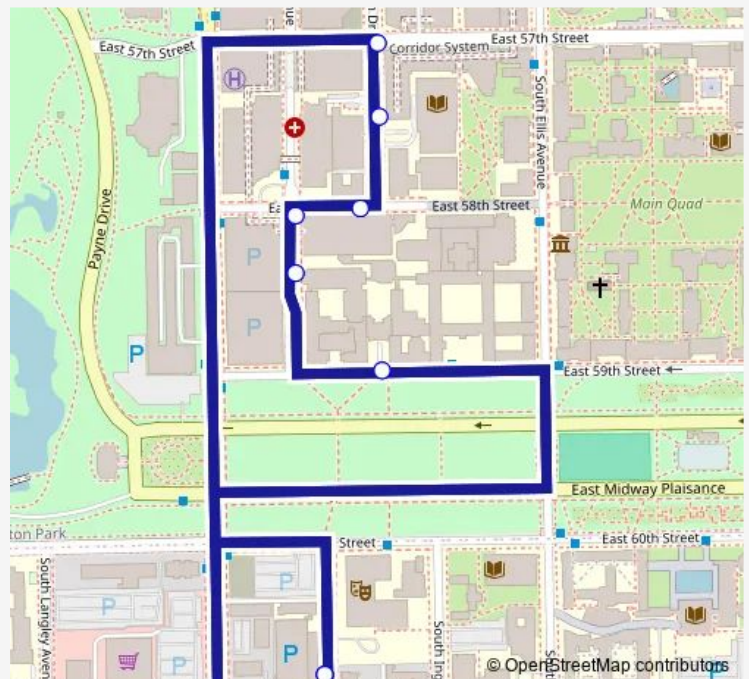

Direction

Drexel Garage — Drexel Garage

8 stops

[Open route schedule](#)

Drexel Garage

Goldblatt Pavilion

Wylers Pavilion

Bernard Mitchell Hospital

58th Street & Drexel

Comer Children's Hospital

57th Street & Drexel (Nb)

Drexel Garage

Route schedule

Drexel Garage — Drexel Garage

Monday 05:00-10:00

Tuesday 05:00-10:00

Wednesday 05:00-10:00

Thursday 05:00-10:00

Friday 05:00-10:00

Saturday —

Sunday —

Route info

Direction: Drexel Garage

Stops: 8

Trip Duration: 0 hour 15 min

Dx — Drexel

Dx Bus time schedules and route maps are available in an offline PDF at busmaps.com. Use the busmaps.com website to see live bus times, train schedule or subway schedule, and step-by-step directions for all public transit in Chicago