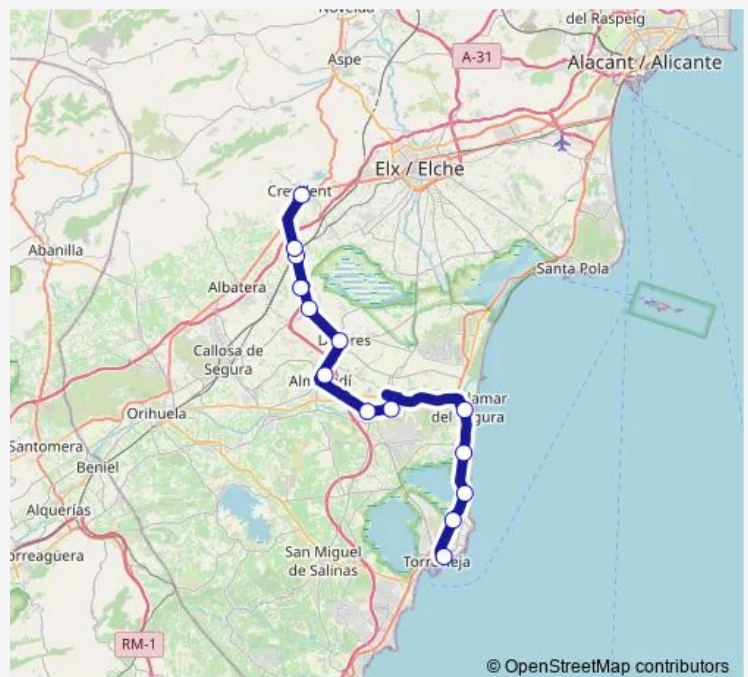

Route schedule

Torrevejea [Torrevejea] — C. San Vte. Ferrer, 5 - C. Virgen del Pilar

Monday 18:30

Tuesday 18:30

Wednesday 18:30

Thursday 18:30

Friday 18:30

Saturday —

Sunday —

Route info

Direction: Torrevejea [Torrevejea]

Stops: 14

Trip Duration: 1 hour 0 min

© OpenStreetMap contributors

■ L20 — Torrevejea – Crevillente

BusMaps