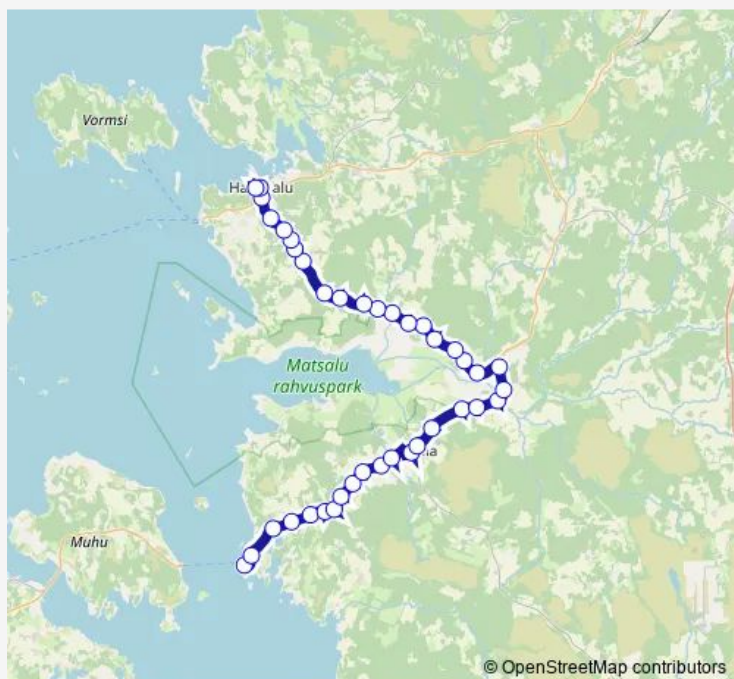

### Route schedule

Haapsalu bussijaam — Virtsu sadam

Monday 11:10-18:10

Tuesday 11:10-18:10

Wednesday 11:10-18:10

Thursday 11:10-18:10

Friday 11:10-18:10

Saturday 11:10-18:10

### Route info

Direction: Haapsalu bussijaam

Stops: 39

Trip Duration: 1 hour 14 min

© OpenStreetMap contributors

Kasari

Kirbla

Kloostri tee

Koti

Ridase

Kõmsi

Hanila

Sillukse

Virtsu

Virtsu sadam