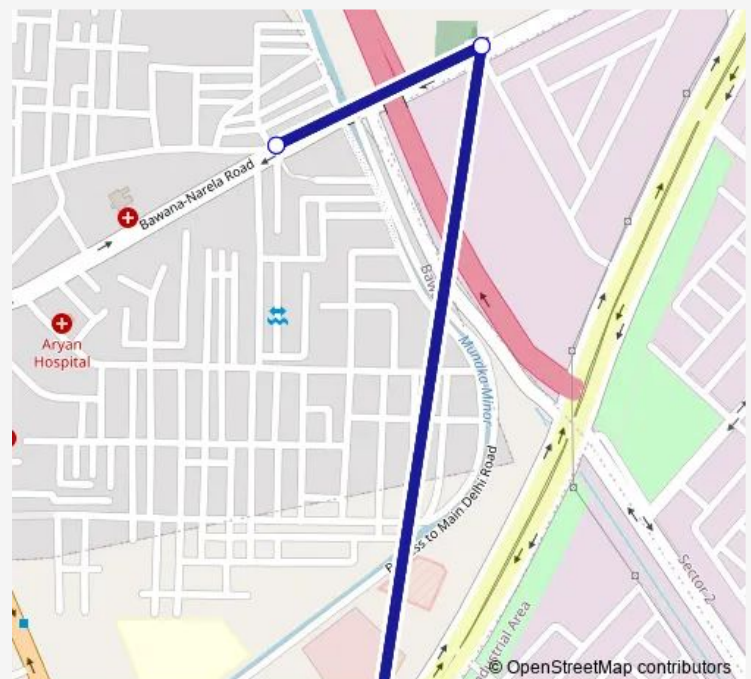

Bus 972bstlup

[Go to website](#)

Direction

Bawana Sec 1 Cluster Depot — Bawana Soap Factory

3 stops

[Open route schedule](#)

Bawana Sec 1 Cluster Depot

Dsidc Bawana Sec 2

Bawana Soap Factory

Route schedule

Bawana Sec 1 Cluster Depot — Bawana Soap Factory

Monday 05:36-21:00

Tuesday 05:36-21:00

Wednesday 05:36-21:00

Thursday 05:36-21:00

Friday 05:36-21:00

Saturday 05:36-21:00

Sunday 05:36-21:00

Route info

Direction: Bawana Sec 1 Cluster Depot

Stops: 3

Trip Duration: 0 hour 5 min

■ 972bstlup

972bstlup Bus time schedules and route maps are available in an offline PDF at busmaps.com. Use the busmaps.com website to see live bus times, train schedule or subway schedule, and step-by-step directions for all public transit in Bawana