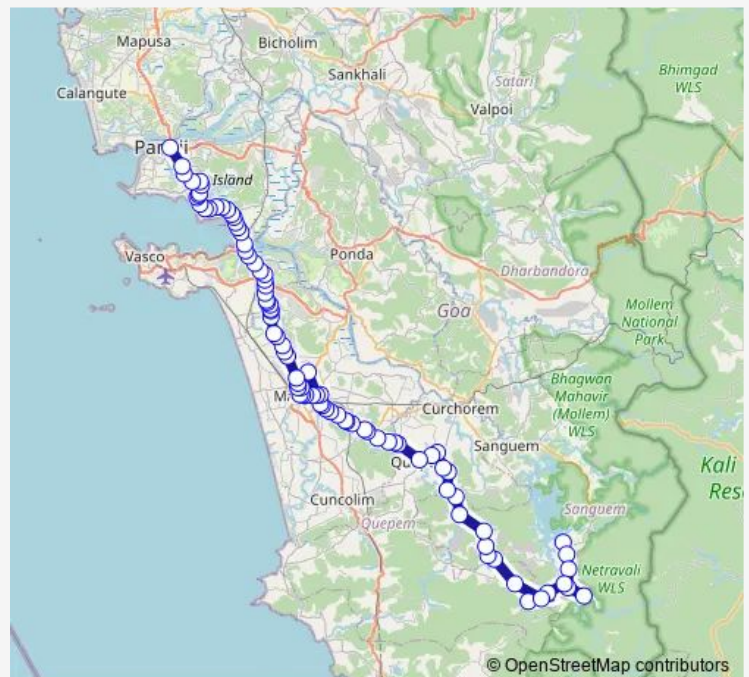

### Route info

Direction: Vade Colony

Stops: 88

Trip Duration: 2 hour 55 min

MRG73 — Panaji - Vade Colony

Quepem

Paroda

Gudi Peddar