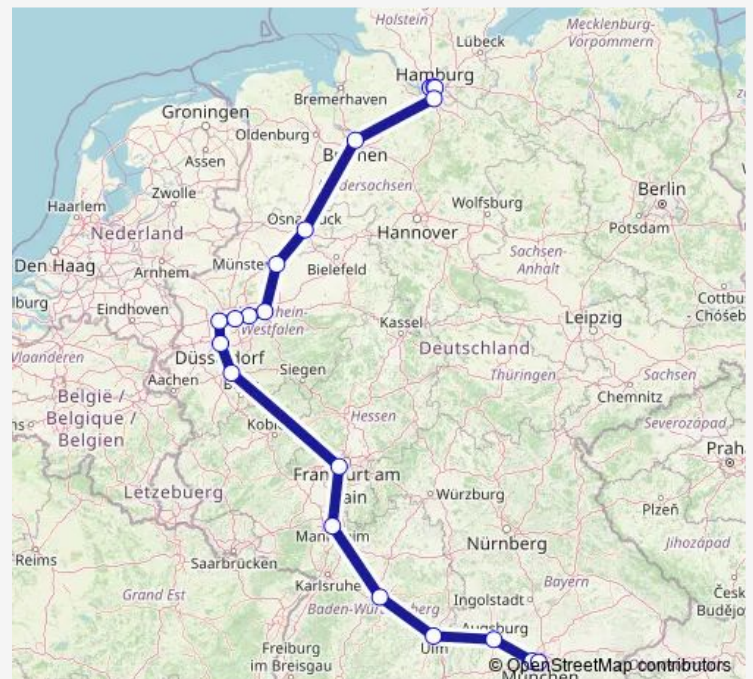

Rail ICE 1211

[Go to website](#)

Direction

Hamburg-Altona — München Hbf

20 stops

[Open route schedule](#)

Hamburg-Altona

Hamburg Dammtor

Hamburg Hbf

Hamburg-Harburg

Bremen Hbf

Osnabrück Hbf

Münster(Westf)Hbf

Dortmund Hbf

Bochum Hbf

Essen Hbf

Duisburg Hbf

Düsseldorf Hbf

Köln Hbf

Frankfurt(M) Flughafen Fernbf

Mannheim Hbf

Stuttgart Hbf

Ulm Hbf

Augsburg Hbf

Friday 05:20

Saturday 05:20

Sunday 05:20

Route info

Direction: Hamburg-Altona

Stops: 20

Trip Duration: 9 hour 7 min

ICE 1211