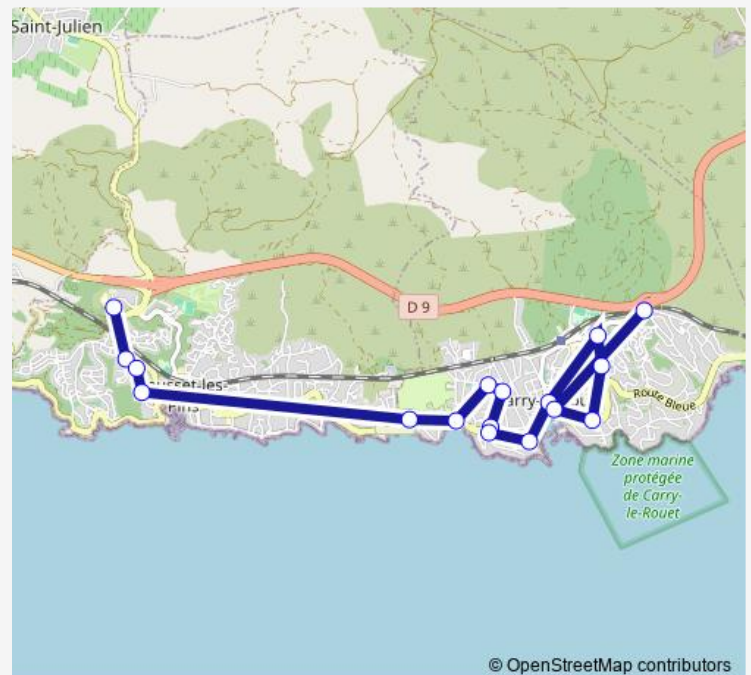

Bus S100 Carry - Collège Matraja[Go to website](#)**Direction**

Collège Matraja — Château d'Eau

7 stops

[Open route schedule](#)

Collège Matraja

La Crèche

Les Restanques

La Tasse

Le Port

Jean Jaurès

Château d'Eau

Route schedule

Collège Matraja — Château d'Eau

Monday	17:00
Tuesday	17:00
Wednesday	12:15
Thursday	17:00
Friday	17:00
Saturday	—
Sunday	—

Route info

Direction: Collège Matraja

Stops: 7

Trip Duration: 0 hour 25 min

■ S100 — Carry - Collège Matraja

Direction

Le Camping — Collège Matraja

10 stops

[Open route schedule](#)

Le Camping

Tuesday 07:35-08:35

Wednesday 07:35-08:35

Thursday 07:35-08:35

Friday 07:35-08:35

Saturday —

Sunday —

Route info

Direction: Le Rouet