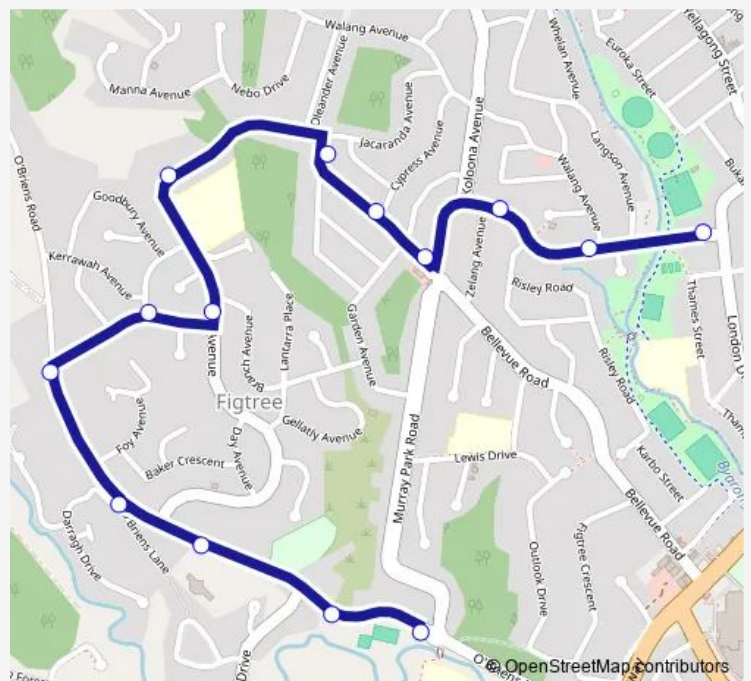

School Bus S100 Figtree HS to West Wollongong

[Go to website](#)

Direction

Figtree High School, O'Briens Rd — Uralba St Before Pooraka Av

14 stops

[Open route schedule](#)

Figtree High School, O'Briens Rd

O'Briens Rd Before George Fuller Dr

Bellevue Rd At Cypress Av

Bellevue Road At Uralba St

Uralba St Opp Zelang Av

Uralba St At Walang Av

Uralba St Before Pooraka Av

Route schedule

Figtree High School, O'Briens Rd — Uralba St Before Pooraka Av

Monday	15:04
Tuesday	15:04
Wednesday	15:04
Thursday	—
Friday	15:04
Saturday	—
Sunday	—

Route info

Direction: Figtree High School, O'Briens Rd

Stops: 14

Trip Duration: 0 hour 13 min

S100 — Figtree HS to West Wollongong

Direction

Figtree High School, O'Briens Rd — Mt Keira Rd Opp Abercrombie St

37 stops

[Open route schedule](#)

Figtree High School, O'Briens Rd

O'Briens Rd Before George Fuller Dr

Wollongong Church Of Christ, O'Briens Rd

O'Briens Rd At Darragh Dr

O'Briens Rd Opp Lamerton Dr

Lamerton Dr At Belwarra Av