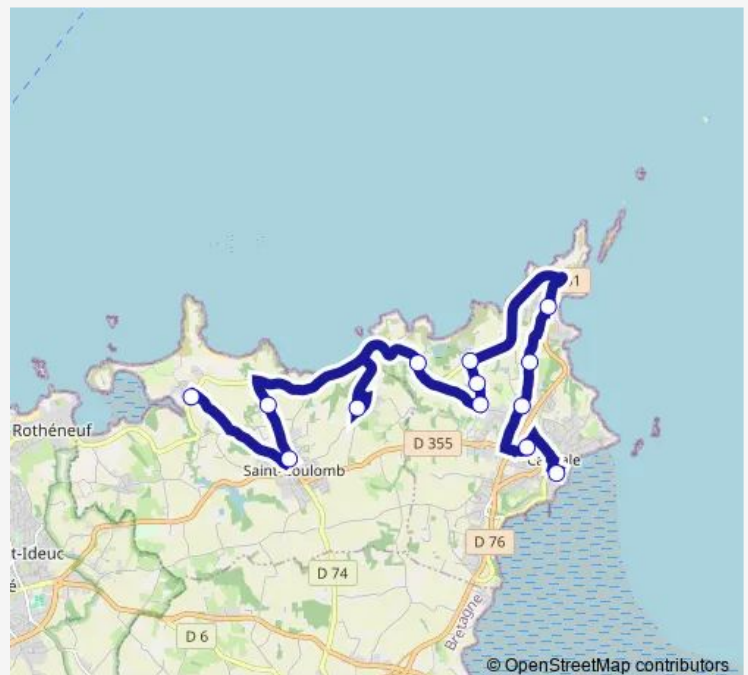

Saturday —

Sunday —

Route info

Direction: Bel Air

Stops: 13

Trip Duration: 0 hour 38 min

S100 — Cancale - Saint-Coulomb

Direction

Saint-Joseph — La Guimorais

13 stops

[Open route schedule](#)

Saint-Joseph

René Cassin

La baie

La pintelais

Port-Mer

Route schedule

Saint-Joseph — La Guimorais

Monday	17:03
Tuesday	17:03
Wednesday	12:20
Thursday	17:03
Friday	17:03
Saturday	—
Sunday	—

Route info

Direction: Saint-Joseph

Stops: 13

Trip Duration: 0 hour 38 min