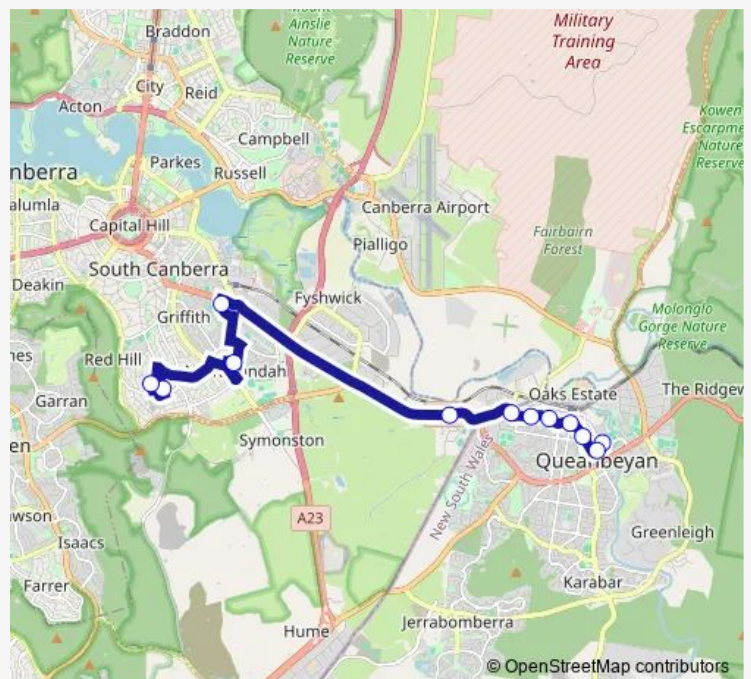

## School Bus S100 Queanbeyan Interchange to St Bedes Primary

[Go to website](#)

### Direction

Queanbeyan Interchange, Stand 4 — Nuyts St

12 stops

[Open route schedule](#)

- Queanbeyan Interchange, Stand 4
- Riverside Plaza, Morisset St
- Crawford St Before Campbell St
- Uriarra Rd At Stornaway Rd
- Uriarra Rd At Kinkora Pl
- Uriarra Rd At Frederick St
- Uriarra Rd After Kendall Av North
- Canberra Av At Woods Lane
- St Clares College Mcmillan Cr
- Tallara Parkway St Benedicts Primary School
- Astrolabe St Red Hill Ps
- Nuyts St

### Route schedule

Queanbeyan Interchange, Stand 4 — Nuyts St

Monday	08:20
Tuesday	08:20
Wednesday	08:20
Thursday	08:20
Friday	08:20
Saturday	—
Sunday	—

### Route info

Direction: Queanbeyan Interchange, Stand 4

Stops: 12

Trip Duration: 0 hour 38 min

S100 — Queanbeyan Interchange to St Bedes Primary

S100 School Bus time schedules and route maps are available in an offline PDF at [busmaps.com](https://busmaps.com). Use the [busmaps.com](https://busmaps.com) website to see live bus times, train schedule or subway schedule, and step-by-step directions for all public transit in Canberra