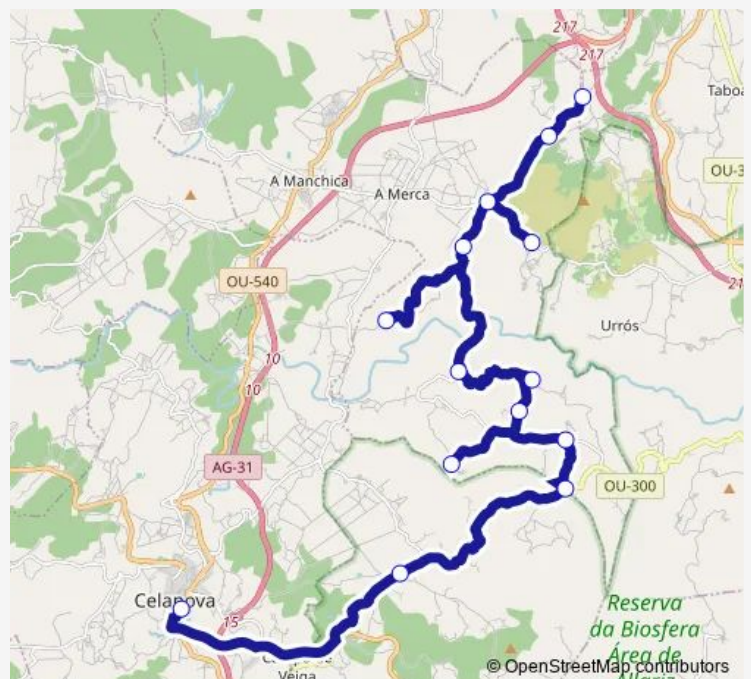

Corredoira

Forxás das Viñas

Cruceiros

Telleira (A Mezquita)-Bar

Route schedule

IES DE Celanova — Telleira (A Mezquita)-Bar

Monday 17:25

Tuesday 14:25

Wednesday 14:25

Thursday 14:25

Friday 14:25

Saturday —

Sunday —

Route info

Direction: IES DE Celanova

Stops: 14

Trip Duration: 0 hour 53 min

XG603018 — IES de Celanova-Telleira (A Mezquita)-Bar Bernardino

BusMaps

Direction

Telleira (A Mezquita)-Bar — IES DE Celanova

14 stops

[Open route schedule](#)

Telleira (A Mezquita)-Bar

Tuesday 07:37

Wednesday 07:37

Thursday 07:37

Friday 07:37

Saturday —

Sunday —

Route info

Direction: Telleira (A Mezquita)-Bar