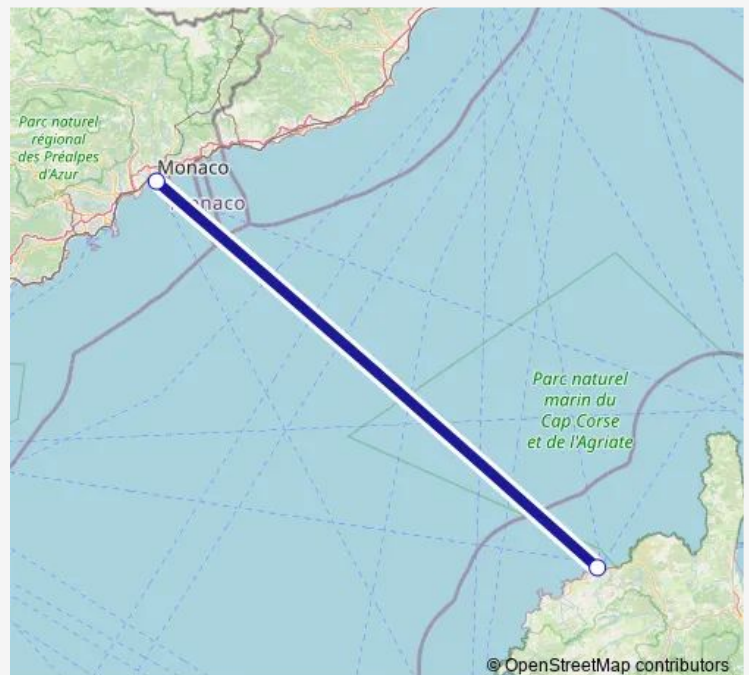

# Ferry Nice - Ile-Rousse

[Go to website](#)**Direction**

Nice — Ile-Rousse

2 stops

[Open route schedule](#)

Nice

Ile-Rousse

**Route schedule**

Nice — Ile-Rousse

Monday	15:45
Tuesday	08:00-22:30
Wednesday	—
Thursday	07:15-23:45
Friday	15:30-16:30
Saturday	07:45-16:30
Sunday	07:45-23:55

**Route info**

Direction: Nice

Stops: 2

Trip Duration: -16 hour -55 min