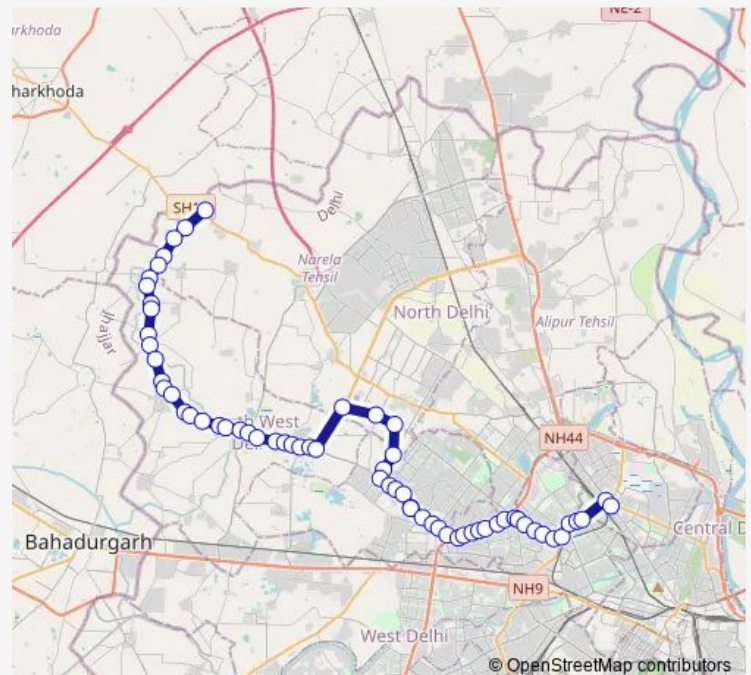

### Route schedule

Auchandi Border — Azadpur Terminal

Monday 05:40-18:40

Tuesday 05:40-18:40

Wednesday 05:40-18:40

Thursday 05:40-18:40

Friday 05:40-18:40

Saturday 05:40-18:40

### Route info

Direction: Auchandi Border

Stops: 63

Trip Duration: 2 hour 28 min

114adown

BusMaps

Kanjhawala Chowk

Shivam Plywood