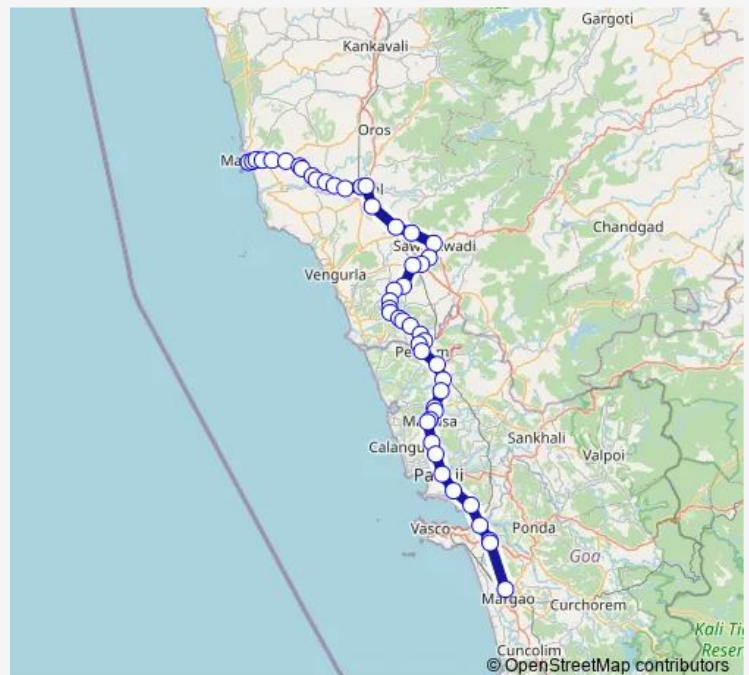

Sawantwadi Bus Stand Msrtc

Malgao Bazar

Malgoan Bazar

Route schedule

Malvan Bus Stand Msrtc — Margao KTC Bus Stand

Monday 14:30

Tuesday 14:30

Wednesday 14:30

Thursday 14:30

Friday 14:30

Saturday 14:30

Sunday 14:30

Route info

Direction: Malvan Bus Stand Msrtc

Stops: 50

Trip Duration: 4 hour 30 min

MRG132 — Margao - Malvan via Malewad

Nirawade

Nhaveli

Ghodemukh

Varchi Malewad School No. 2

Forest Cheak Post

Malewad Naka

Kundura