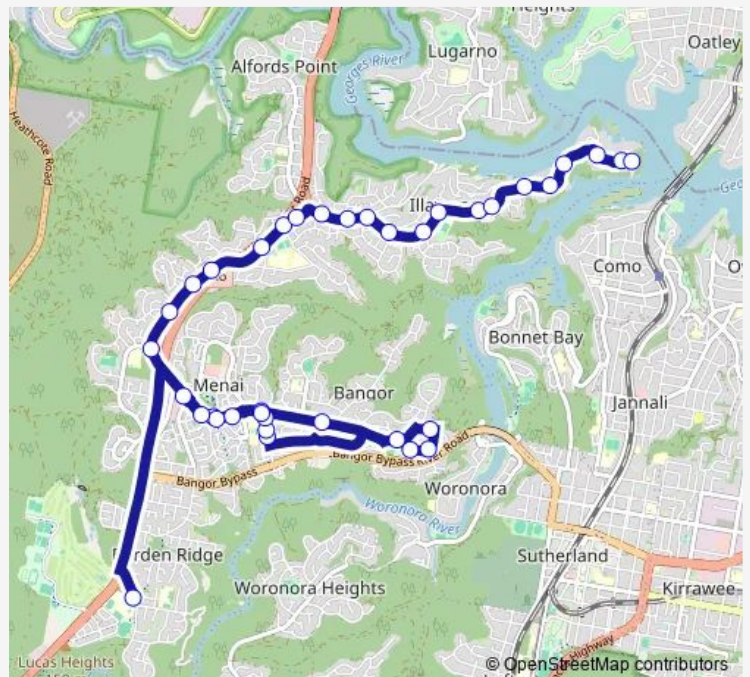

## School Bus S049 Lucas Heights Community School to Bignell St after Stuart Cl, Illawong

[Go to website](#)

### Direction

Lucas Heights Community School — Bill Wakeham Reserve, Bignell St

37 stops

[Open route schedule](#)

- Lucas Heights Community School
- Parc Menai Footbridge N, Menai Rd
- Menai Rd Opp Aquinas Catholic College
- Menai Rd Opp Dandarbong Av
- Menai Rd At Yarrabee Av
- Menai Rd Opp Goorgool Rd
- Goorgool Rd After Konda Pl
- Goorgool Rd At Kiara Cl
- Aquinas College, Anzac Rd
- Aquinas College, Anzac Rd
- Holy Family Primary School, Anzac Rd
- Aquinas Catholic College, Menai Rd
- Menai Rd After Forestgrove Dr
- Parc Menai Footbridge S, Menai Rd
- Menai Rd Before Carter Rd
- Menai Ambulance Station, Menai Rd
- Old Illawarra Rd At Hall Dr
- Old Illawarra Rd At Bradman Rd
- Old Illawarra Rd At Rosewall Dr
- Old Illawarra Rd Before Monash Rd

### Route schedule

Lucas Heights Community School — Bill Wakeham Reserve, Bignell St

Monday	15:05
Tuesday	15:05
Wednesday	15:05
Thursday	15:05
Friday	15:05
Saturday	—
Sunday	—

### Route info

Direction: Lucas Heights Community School

Stops: 37

Trip Duration: 0 hour 51 min

S049 — Lucas Heights Community School to Bignell St after Stuart Cl, Illawong

Old Illawarra Rd Opp Oriana Dr

Old Illawarra Rd Opp Blaxland Dr