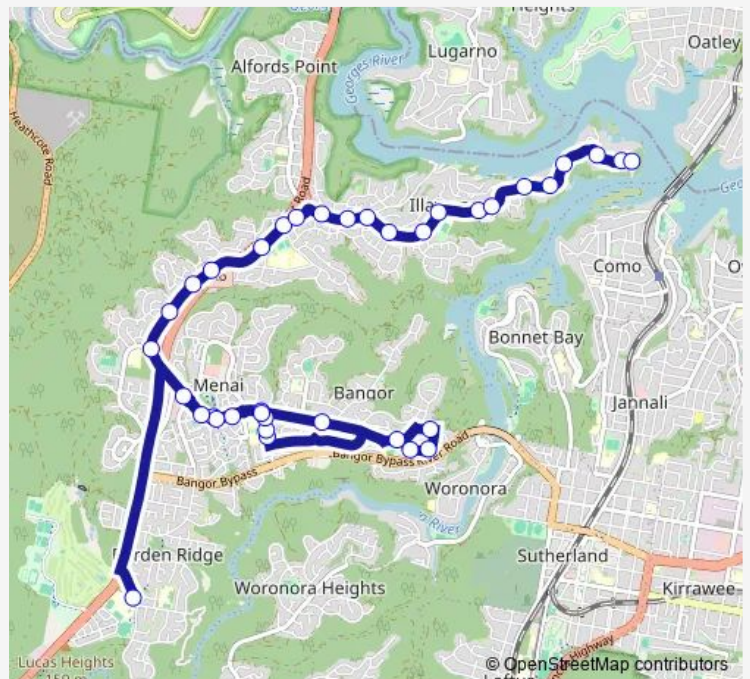

# School Bus S049 Lucas Heights Community School to Bignell St after Stuart Cl, Illawong

[Go to website](#)

**Direction**

Lucas Heights Community School — Bill Wakeham Reserve, Bignell St

37 stops

[Open route schedule](#)

**Route schedule**

Lucas Heights Community School — Bill Wakeham Reserve, Bignell St

Monday	15:05
Tuesday	15:05
Wednesday	15:05
Thursday	15:05
Friday	15:05
Saturday	—
Sunday	—

**Route info**

Direction: Lucas Heights Community School

Stops: 37

Trip Duration: 0 hour 51 min

S049 — Lucas Heights Community School to Bignell St after Stuart Cl, Illawong **BusMaps**

Old Illawarra Rd Opp Oriana Dr

Old Illawarra Rd Opp Blaxland Dr

Illawong Rural Fire Brigade, Old Illawarra Rd

Fowler Rd Opp Bradley Pl

Fowler Rd At Letterbox Lane

131 Fowler Rd

Fowler Rd Opp Thompsons Bay Reserve

Bignell St After Fowler Rd

Bignell St At Stuart Cl

Bill Wakeham Reserve, Bignell St

S049 School Bus time schedules and route maps are available in an offline PDF at [busmaps.com](https://busmaps.com). Use the [busmaps.com](https://busmaps.com) website to see live bus times, train schedule or subway schedule, and step-by-step directions for all public transit in Liverpool