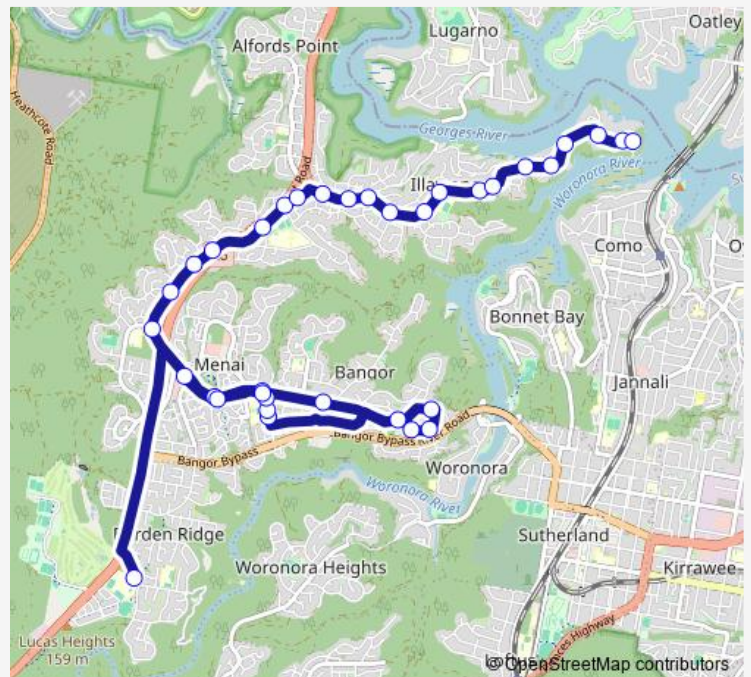

School Bus S049 Lucas Heights Community School to Bignell St after Stuart Cl, Illawong

[Go to website](#)

Direction

Lucas Heights Community School — Bill Wakeham Reserve, Bignell St

35 stops

[Open route schedule](#)

Route schedule

Lucas Heights Community School — Bill Wakeham Reserve, Bignell St

Monday	15:05
Tuesday	15:05
Wednesday	15:05
Thursday	15:05
Friday	15:05
Saturday	—
Sunday	—

Route info

Direction: Lucas Heights Community School

Stops: 35

Trip Duration: 0 hour 51 min

S049 — Lucas Heights Community School to Bignell St after Stuart Cl, Illawong **BusMaps**

Illawong Rural Fire Brigade, Old Illawarra Rd
Sir Thomas Mitchell Residential Care Facility, Fowler Rd
Fowler Rd At Heritage Dr
Fowler Rd At Old Ferry Rd
Fowler Rd Opp Osprey Dr
Fowler Rd Opp Austin St
Fowler Rd Opp Illawong Public School
Fowler Rd At Flint Pl
Fowler Rd Opp Bradley Pl
Fowler Rd At Letterbox Lane
131 Fowler Rd
Fowler Rd Opp Thompsons Bay Reserve
Bignell St After Fowler Rd
Bignell St At Stuart Cl
Bill Wakeham Reserve, Bignell St

The schedule is provided in the local timezone. Times with "(+1)" indicate departures on the next day.

PDF file created on 2026-02-28

2024 BusMaps.com - All Rights Reserved