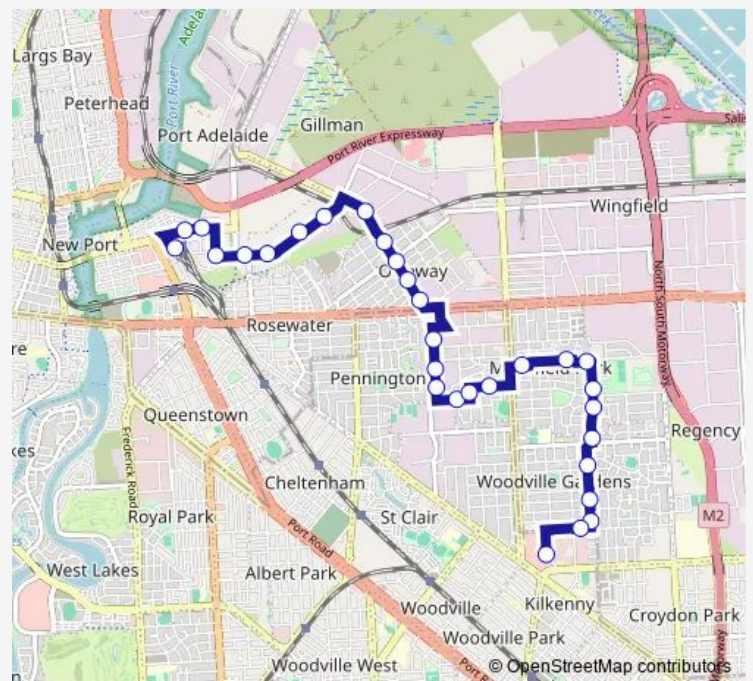

Bus 252A Port Adelaide Interchange to Arndale Centre Interchange

[Go to website](#)

Direction

Zone A Port Dock Interchange — Zone D Arndale Interchange

30 stops

[Open route schedule](#)

- Zone A Port Dock Interchange
- Stop 39 St Vincent St - North side
- Stop 38 St Vincent St - North side
- Stop 37A Crozier St - East side
- Stop 37 Bedford St - North side
- Stop 36B Bedford St - North side
- Stop 36A Bedford St - North side
- Stop 36 Bedford St - North side
- Stop 35A Eastern Pde - East side
- Stop 35 Eastern Pde - East side
- Stop 34 Eastern Pde - East side
- Stop 33 Eastern Pde - East side
- Stop 32 Eastern Pde - East side
- Stop 31A Glenroy St - East side
- Stop 31 Glenroy St - East side
- Stop 30 Glenroy St - East side
- Stop 29C Park Ave - North side
- Stop 29B Alicia St - West side
- Stop 29A Annette St - North side
- Stop 29 Medika Blvd - North side

Route schedule

Zone A Port Dock Interchange — Zone D Arndale Interchange

Monday	17:21
Tuesday	17:21
Wednesday	17:21
Thursday	17:21
Friday	17:21
Saturday	07:13-16:09
Sunday	—

Route info

Direction: Zone A Port Dock Interchange

Stops: 30

Trip Duration: 0 hour 22 min

252A — Port Adelaide Interchange to Arndale Centre Interchange

Stop 28 Medika Blvd - North side

Stop 27A Medika Blvd - North side

Stop 27 Trafford St - East side

Stop 26A Trafford St - East side

Stop 26 Trafford St - East side

Stop 25A Liberty Gr - East side

Stop 25 Liberty Gr - East side

Stop 24B Liberty Gr - East side

Stop 24A First Ave - South side

Zone D Arndale Interchange

252A Bus time schedules and route maps are available in an offline PDF at busmaps.com. Use the busmaps.com website to see live bus times, train schedule or subway schedule, and step-by-step directions for all public transit in Adelaide