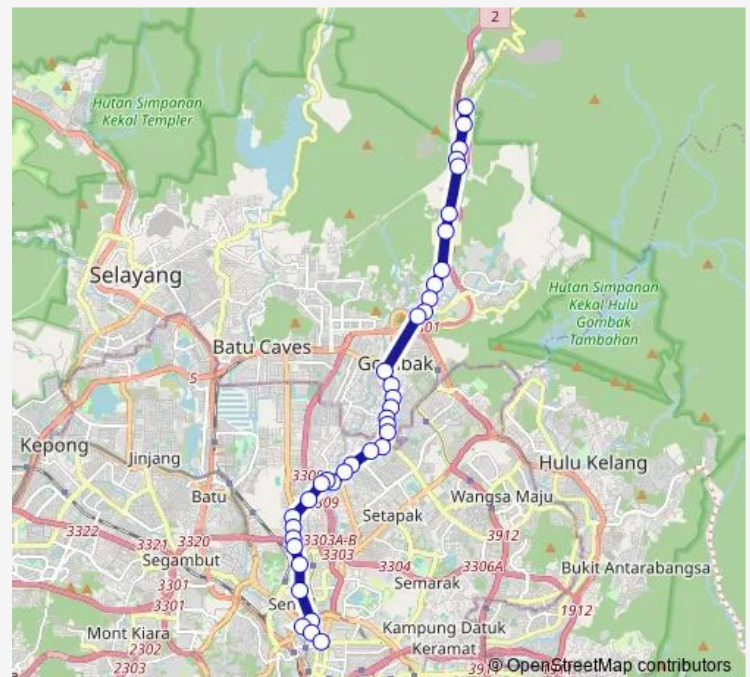

Route schedule

Hospital Orang Asli, Jalan Gombak — Shell, Jalan Ipoh

Monday 06:00

Tuesday 06:00

Wednesday 06:00

Thursday 06:00

Friday 06:00

Saturday 06:00

Sunday 06:00

Route info

Direction: Hospital Orang Asli, Jalan Gombak

Stops: 37

Trip Duration: 17 hour 0 min

■ U201 — Batu 12, Gombak

Pasar Besar Gombak (opp.), Jalan Gombak

Simpang Setapak Garden, Jalan Gombak

Perkim (opp.), Jalan Ipoh

Hospital Damai, Jalan Ipoh

Shell, Jalan Ipoh

Direction

Shell, Jalan Ipoh — Hospital Orang Asli, Jalan Gombak

40 stops

[Open route schedule](#)

Shell, Jalan Ipoh

Direction: Shell, Jalan Ipoh

Stops: 40

Trip Duration: 17 hour 0 min

Rumah Pak Ali, Jalan Gombak

Dewan Datin Zaleha, Jalan Gombak

Masjid Simpang Tiga, Jalan Gombak

Komuniti Lestari Sungai Chincin, Jalan Gombak