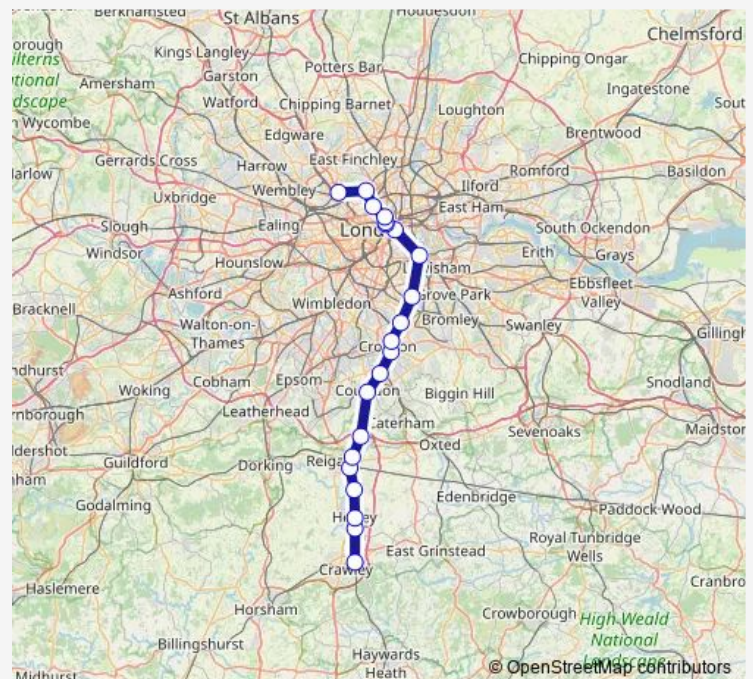

Thursday —

Friday 25:41⁺¹

Saturday 01:41-04:15

Sunday 25:41⁺¹

Route info

Direction: Three Bridges

Stops: 21

Trip Duration: 1 hour 11 min

■ TI:Tbd->Whp — TL train service from TBD to Whp

Direction

Three Bridges — West Hampstead Thameslink

21 stops

[Open route schedule](#)

Three Bridges

Gatwick Airport

Horley

Kentish Town

West Hampstead Thameslink

Route schedule

Three Bridges — West Hampstead Thameslink

Monday 05:14-05:51

Tuesday —

Wednesday —

Thursday —

Friday —

Saturday 05:15-05:27

Sunday 08:42-21:14

Route info

Direction: Three Bridges

Stops: 21

Trip Duration: 1 hour 23 min

Tl:Tbd->Whp Rail time schedules and route maps are available in an offline PDF at busmaps.com. Use the busmaps.com website to see live bus times, train schedule or subway schedule, and step-by-step directions for all public transit in London