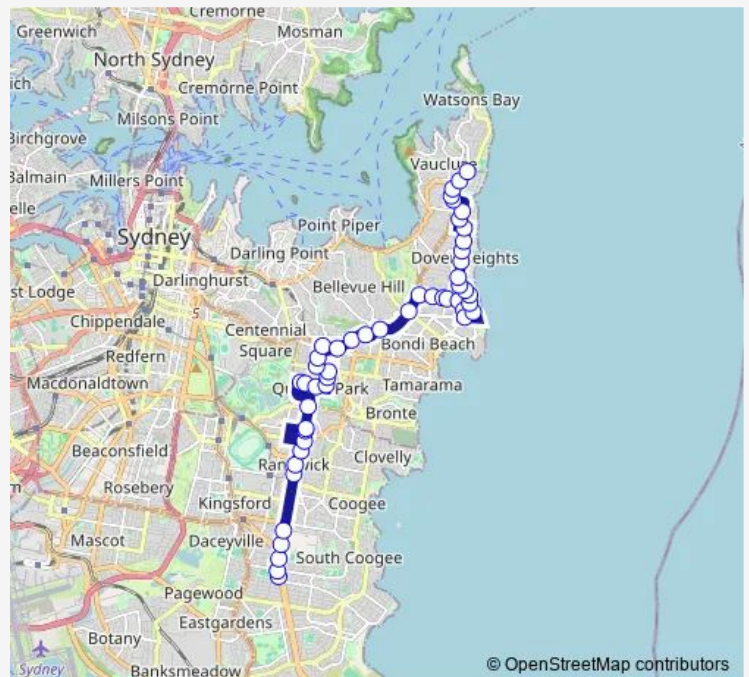

Route info

Direction: Anzac Pde Before Runic Lane

Stops: 50

Trip Duration: 0 hour 58 min

697e — Mount Sinai College to Dover Heights

Westfield Bondi Junction, Oxford St

Old South Head Rd Before Edgecliff Rd

Old South Head Rd After Victoria Rd

Old South Head Rd Before Banksia Rd

Old South Head Rd After O'Sullivan Rd

Murriverie Rd At Shaw St

Murriverie Rd At Justus St

Murriverie Rd At Nancy St

Murriverie Rd At Hardy St

35 stops

[Open route schedule](#)

South Head Cemetery, Old South Head Rd

Old South Head Rd At Burge St

Old South Head Rd Opp Billong Av

Kimberley Reserve, Military Rd

Military Rd At Oceanview Av

Peel St At George St

Friday 07:12

Saturday —

Sunday —

Route info

Direction: South Head Cemetery, Old South Head Rd

Stops: 35

Trip Duration: 0 hour 52 min

Avoca St Opp Darley Lane