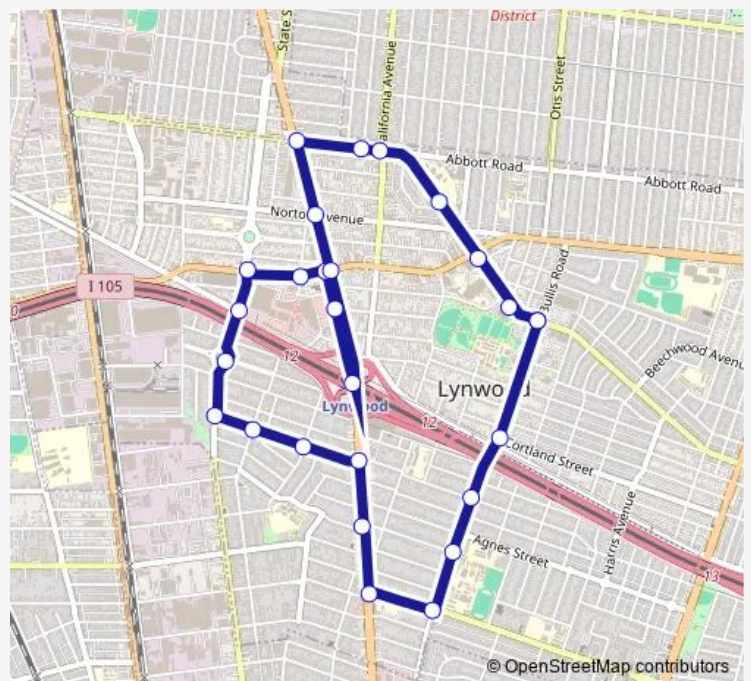

Bus Route A Weekday

[Go to website](#)

Direction
 MLK Jr. & Bullis (Transit Center) — MLK Jr. & Bullis (Transit Center)

27 stops

[Open route schedule](#)

- MLK Jr. & Bullis (Transit Center)
- [Route A] Bullis Rd & Cortland St
- [Route A] Bullis Rd & Josephine St
- [Route A] Bullis Rd & Cedar Ave
- [Route A] Bullis Rd & Carlin Ave
- [Route A] Long Beach Blvd & Carlin Ave
- [Route A] Long Beach Blvd & Cedar Ave
- [Route A] Long Beach Blvd & Josephine St
- [Route A] Linbergh Ave & Josephine St
- [Route A] Peach St & Josephine St
- [Route A] State St & Josephine St
- [Route A] State St & Flower St
- [Route A] State St & Fernwood Ave
- [Route A] State St & Imperial Hwy
- [Route A] Peach St & Imperial Hwy
- [Route A] Long Beach Blvd & Imperial Hwy
- [Route A] Lynwood Center (In front of Taco Bell)
- [Route A] Long Beach Blvd & Green Line
- [Route A] Long Beach Blvd & Imperial Blvd
- [Route A] Long Beach Blvd & Norton Ave
- [Route A] Long Beach Blvd & MLK Jr Blvd

Route schedule

MLK Jr. & Bullis (Transit Center) — MLK Jr. & Bullis (Transit Center)

Monday	06:30-17:10
Tuesday	06:30-17:10
Wednesday	06:30-17:10
Thursday	06:30-17:10
Friday	06:30-17:10
Saturday	—
Sunday	—

Route info

Direction: MLK Jr. & Bullis (Transit Center)

Stops: 27

Trip Duration: 0 hour 25 min

Route A Weekday

[Route A] MLK Jr Blvd & Virginia Ave

[Route A] MLK Jr Blvd & California Ave

[Route A] MLK Jr Blvd & Brenton Way

[Route A] MLK Jr Blvd & Imperial Hwy (St. Francis)

[Route A] MLK Jr Blvd & Natatorium

MLK Jr. & Bullis (Transit Center)

Bus time schedules and route maps are available in an offline PDF at busmaps.com. Use the busmaps.com website to see live bus times, train schedule or subway schedule, and step-by-step directions for all public transit in Lynwood