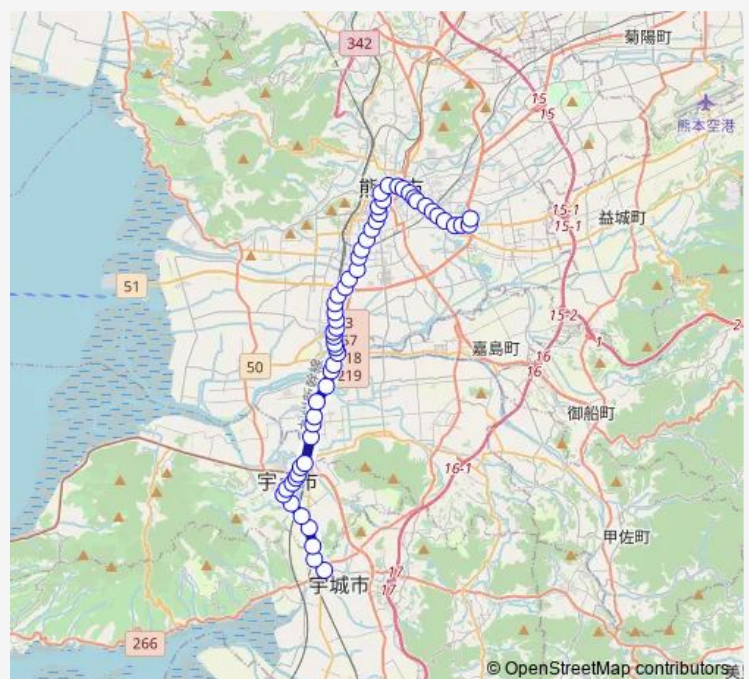

Thursday 05:50-17:40

Friday 05:50-17:40

Saturday 06:35-16:56

Sunday 12:58

Route info

Direction: 松橋産交

Stops: 56

Trip Duration: 1 hour 16 min