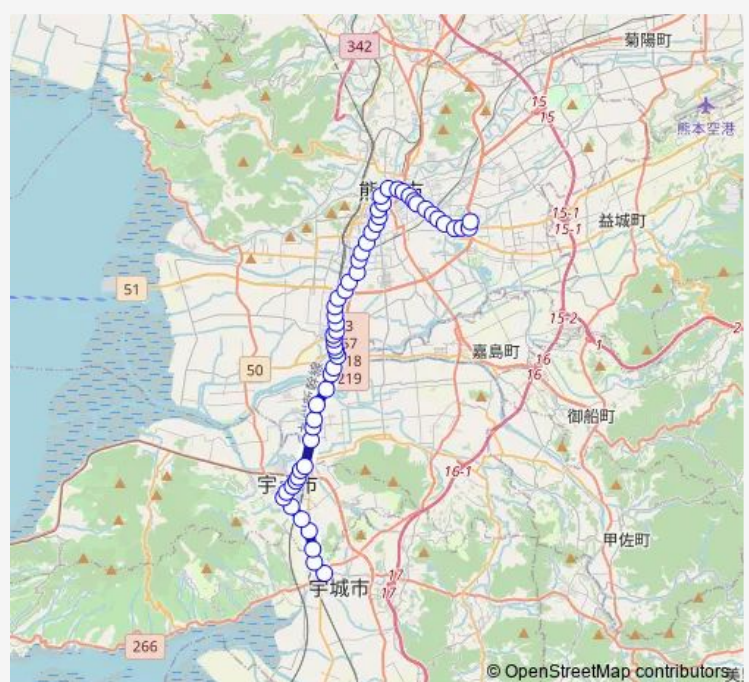

Thursday 05:50-17:40

Friday 05:50-17:40

Saturday 06:35-16:56

Sunday 12:58

Route info

Direction: 松橋産交

Stops: 56

Trip Duration: 1 hour 23 min