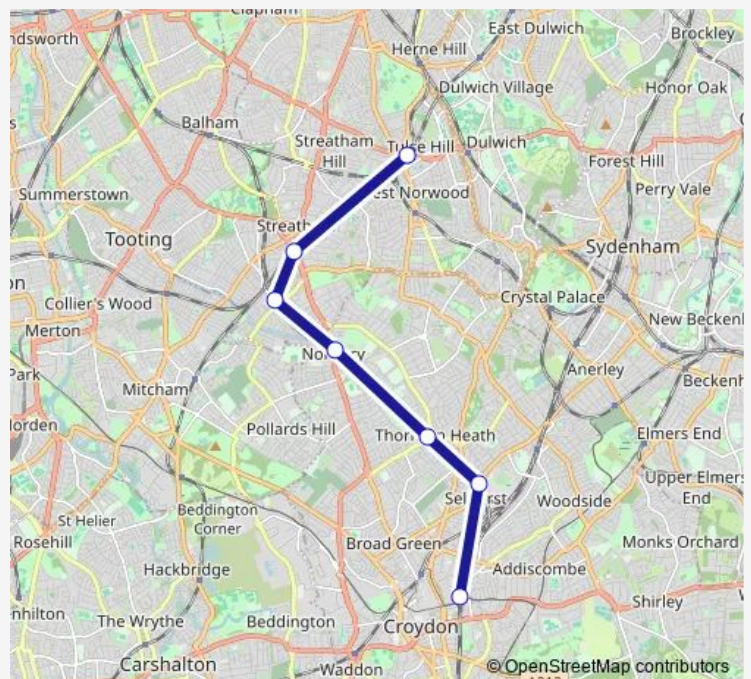

### Route schedule

Tulse Hill — East Croydon

Monday

—

Tuesday

—

Wednesday

—

### Route info

Direction: Tulse Hill

Stops: 7

Trip Duration: 0 hour 44 min

■ Southern — East Croydon - Tulse Hill

**Direction**

East Croydon — Tulse Hill

7 stops

[Open route schedule](#)

East Croydon

Selhurst

Thornton Heath

Norbury

Streatham Common

Streatham

Tulse Hill

## Route info

Direction: East Croydon

Stops: 7

Trip Duration: 0 hour 43 min

Southern Rail Replacement Bus Service time schedules and route maps are available in an offline PDF at [busmaps.com](https://busmaps.com). Use the [busmaps.com](https://busmaps.com) website to see live bus times, train schedule or subway schedule, and step-by-step directions for all public transit in London