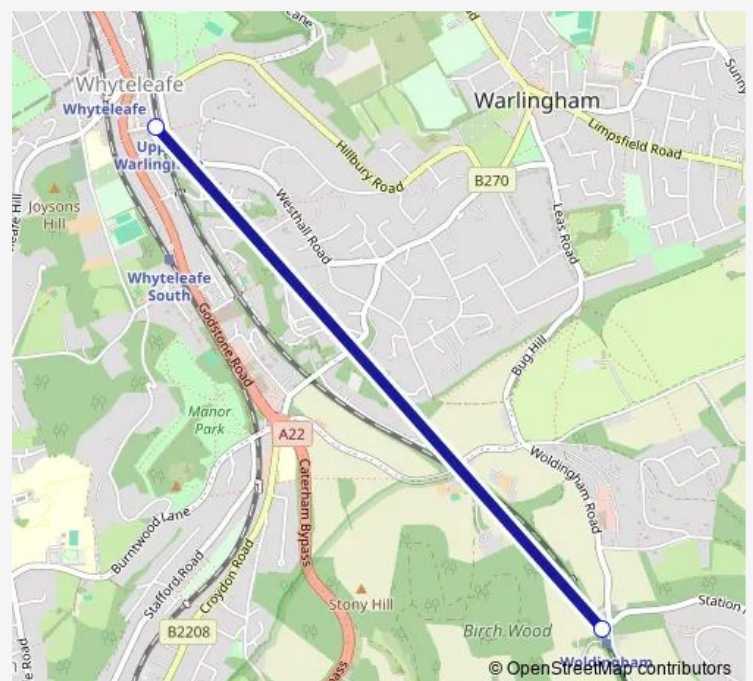

### Route schedule

Upper Warlingham — Woldingham

Monday	00:01
Tuesday	—
Wednesday	—
Thursday	—
Friday	—
Saturday	06:29-00:31 <sup>+1</sup>
Sunday	00:31-00:01 <sup>+1</sup>

### Route info

Direction: Upper Warlingham

Stops: 2

Trip Duration: 0 hour 10 min

■ Southern — Woldingham - Upper Warlingham

**Direction**

Woldingham — Upper Warlingham

2 stops