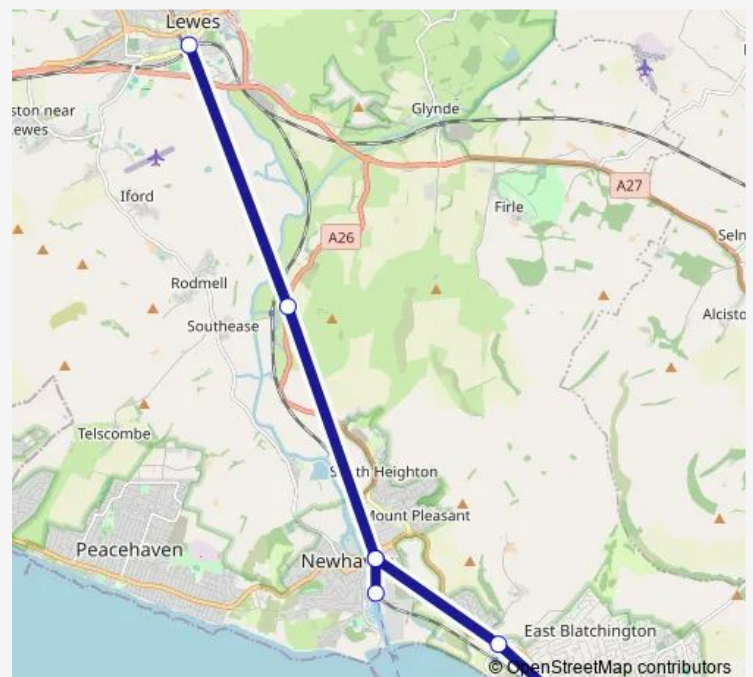

Rail Replacement Bus Service Southern Lewes - Seaford

[Go to website](#)

Direction

Lewes — Seaford

7 stops

[Open route schedule](#)

Lewes

Southease bus A26

Newhaven Town

Newhaven Harbour

Newhaven Town

Bishopstone Hill Rise

Seaford

Route schedule

Lewes — Seaford

Monday	00:14-00:40 ⁺¹
Tuesday	00:08-00:40 ⁺¹
Wednesday	00:08-00:40 ⁺¹
Thursday	00:08-00:40 ⁺¹
Friday	00:08-00:40
Saturday	05:52-00:08 ⁺¹
Sunday	00:08-00:14 ⁺¹

Route info

Direction: Lewes

Stops: 7

Trip Duration: 0 hour 28 min

Southern — Lewes - Seaford

Direction

Seaford — Lewes

7 stops

[Open route schedule](#)

Seaford

Bishopstone Hill Rise

Newhaven Town

Newhaven Harbour

Newhaven Town

Southease bus A26

Lewes