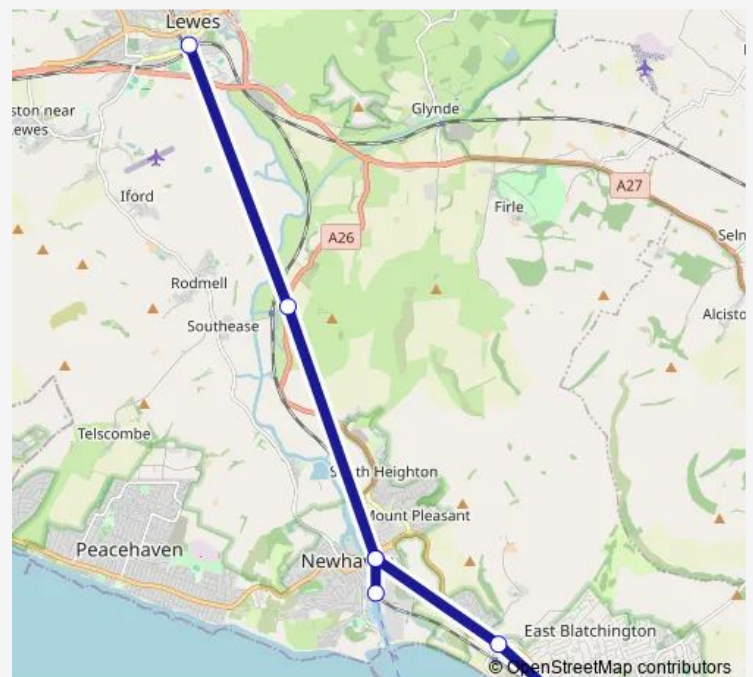

Tuesday 23:24-23:55

Wednesday 23:24-23:55

Thursday 23:24-23:55

Friday —

Saturday 03:59-23:53

Sunday 05:51

Route info

Direction: Seaford

Stops: 7

Trip Duration: 0 hour 28 min

Southern — Seaford - Lewes

Direction

Lewes — Seaford

6 stops

[Open route schedule](#)

Lewes

Route info

Direction: Lewes

Stops: 6

Trip Duration: 0 hour 26 min

Direction

Lewes — Seaford

7 stops

[Open route schedule](#)

Trip Duration: 0 hour 28 min

Direction

Lewes — Seaford

5 stops

[Open route schedule](#)

Lewes

Southeast bus A26

Newhaven Town