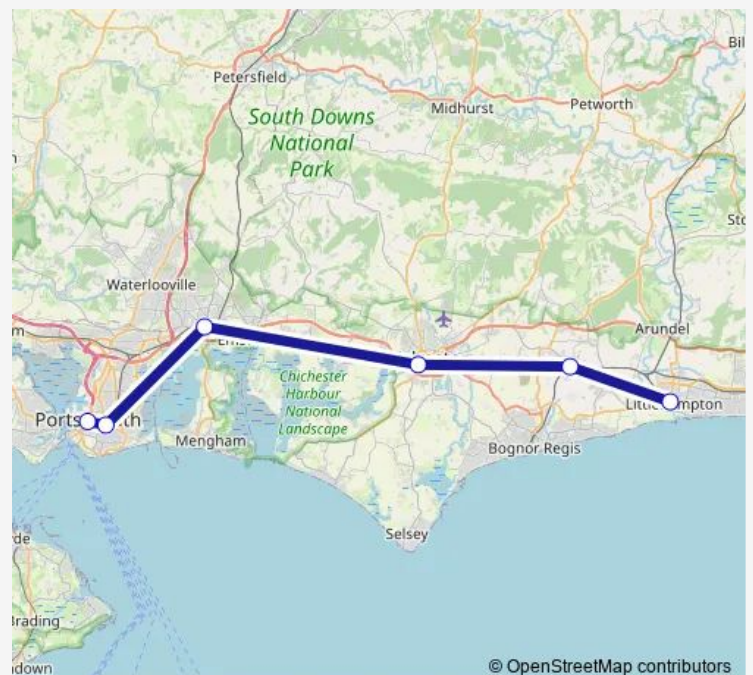

### Direction

Portsmouth & Southsea — Littlehampton

6 stops

[Open route schedule](#)

Portsmouth & Southsea

Fratton

Havant

Chichester

Barnham

Littlehampton

### Route schedule

Portsmouth & Southsea — Littlehampton

Monday	—
Tuesday	—
Wednesday	—
Thursday	—
Friday	—
Saturday	03:50
Sunday	—

### Route info

Direction: Portsmouth & Southsea

Stops: 6

Trip Duration: 1 hour 25 min

Southern Rail Replacement Bus Service time schedules and route maps are available in an offline PDF at [busmaps.com](https://busmaps.com). Use the [busmaps.com](https://busmaps.com) website to see live bus times, train schedule or subway schedule, and step-by-step directions for all public transit in Portsmouth