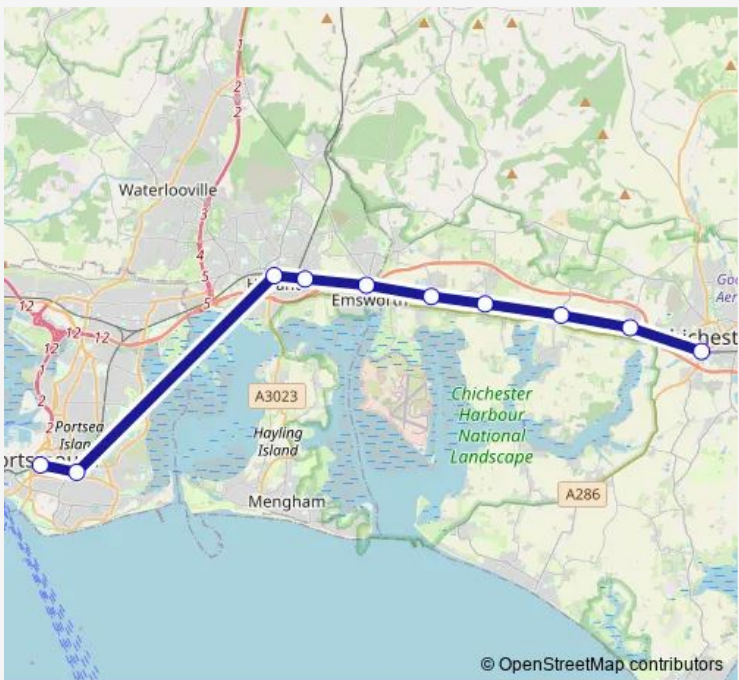

Rail Replacement Bus Service Southern Chichester - Portsmouth & Southsea

[Go to website](#)

Direction
 Chichester — Portsmouth & Southsea
 10 stops
[Open route schedule](#)

- Chichester
- Fishbourne (Sussex)
- Bosham
- Nutbourne
- Southbourne
- Emsworth
- Warblington
- Havant
- Fratton
- Portsmouth & Southsea

Route schedule
 Chichester — Portsmouth & Southsea

Monday	24:15-00:58 ⁺¹
Tuesday	00:15-00:58 ⁺¹
Wednesday	00:15-00:58 ⁺¹
Thursday	00:15-00:58 ⁺¹
Friday	00:15-00:58
Saturday	24:03 ⁺¹
Sunday	00:03

Route info
 Direction: Chichester
 Stops: 10
 Trip Duration: 0 hour 52 min