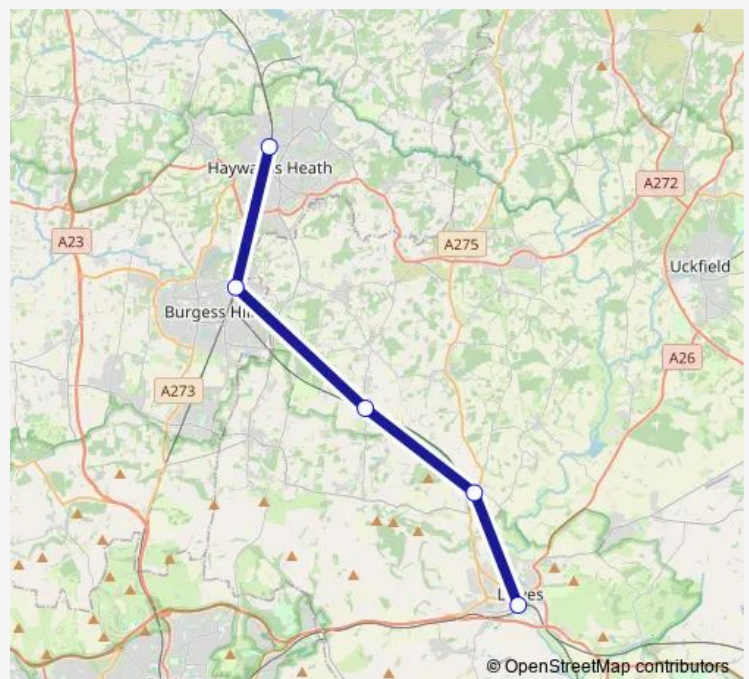

Rail Replacement Bus Service Southern Haywards Heath - Lewes

[Go to website](#)

Direction

Haywards Heath — Lewes

5 stops

[Open route schedule](#)

Haywards Heath

Wivelsfield

Plumpton

Cooksbridge

Lewes

Route schedule

Haywards Heath — Lewes

Monday	05:22-01:08 ⁺¹
Tuesday	01:08-01:08 ⁺¹
Wednesday	01:08-01:08 ⁺¹
Thursday	01:08-01:08 ⁺¹
Friday	01:08-05:22
Saturday	05:22
Sunday	08:13

Route info

Direction: Haywards Heath

Stops: 5

Trip Duration: 0 hour 49 min

Southern — Lewes - Haywards Heath

Direction

Lewes — Haywards Heath

5 stops

Monday	—
Tuesday	—
Wednesday	—
Thursday	—
Friday	—
Saturday	—
Sunday	22:21

Route info

Direction: Lewes

Stops: 5

Trip Duration: 0 hour 44 min

Direction

Lewes — Haywards Heath

4 stops