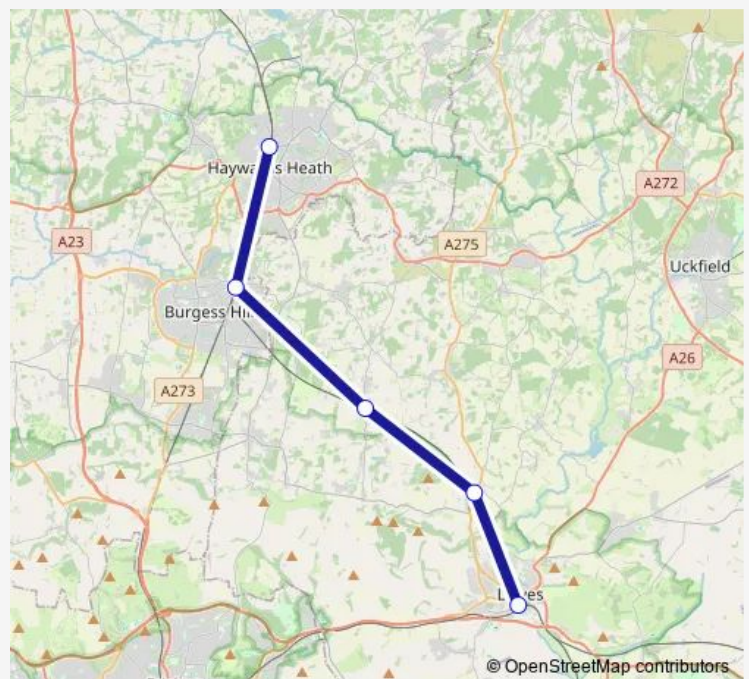

### Route schedule

Lewes — Haywards Heath

Monday	22:56-23:30
Tuesday	23:17-23:26
Wednesday	22:56-23:26
Thursday	22:56-23:26
Friday	23:30
Saturday	23:30
Sunday	06:18-22:20

### Route info

Direction: Lewes

Stops: 5

Trip Duration: 0 hour 44 min

Southern — Haywards Heath - Lewes

**Direction**

Haywards Heath — Lewes

2 stops

## Route info

Direction: Haywards Heath

Stops: 2

Trip Duration: 0 hour 30 min

**Direction**

Haywards Heath — Lewes

5 stops

[Open route schedule](#)

## Route info

Direction: Haywards Heath

Stops: 5

Trip Duration: 0 hour 49 min

**Direction**

Haywards Heath — Lewes

4 stops

[Open route schedule](#)