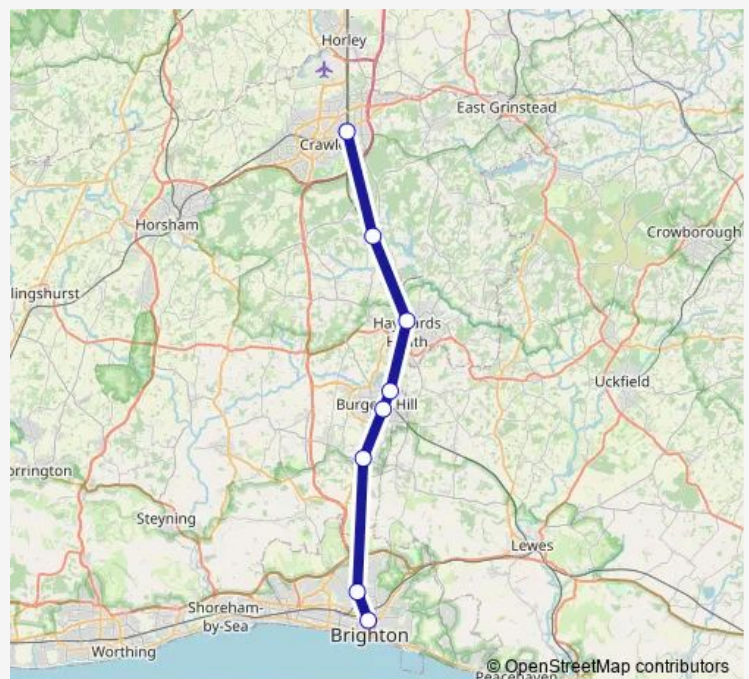

### Route schedule

Three Bridges — Brighton

|           |                          |
|-----------|--------------------------|
| Monday    | 25:04 <sup>+1</sup>      |
| Tuesday   | 01:04-01:4 <sup>+1</sup> |
| Wednesday | 01:04-01:4 <sup>+1</sup> |
| Thursday  | 01:04                    |
| Friday    | —                        |
| Saturday  | —                        |
| Sunday    | —                        |

### Route info

Direction: Three Bridges

Stops: 7

Trip Duration: 1 hour 15 min

■ Southern — Brighton - Three Bridges

## Direction

Three Bridges — Brighton

8 stops

[Open route schedule](#)

Three Bridges

Balcombe

Haywards Heath

Wivelsfield

## Route info

Direction: Three Bridges

Stops: 8

Trip Duration: 1 hour 15 min

**Direction**

Brighton — Three Bridges

7 stops

[Open route schedule](#)